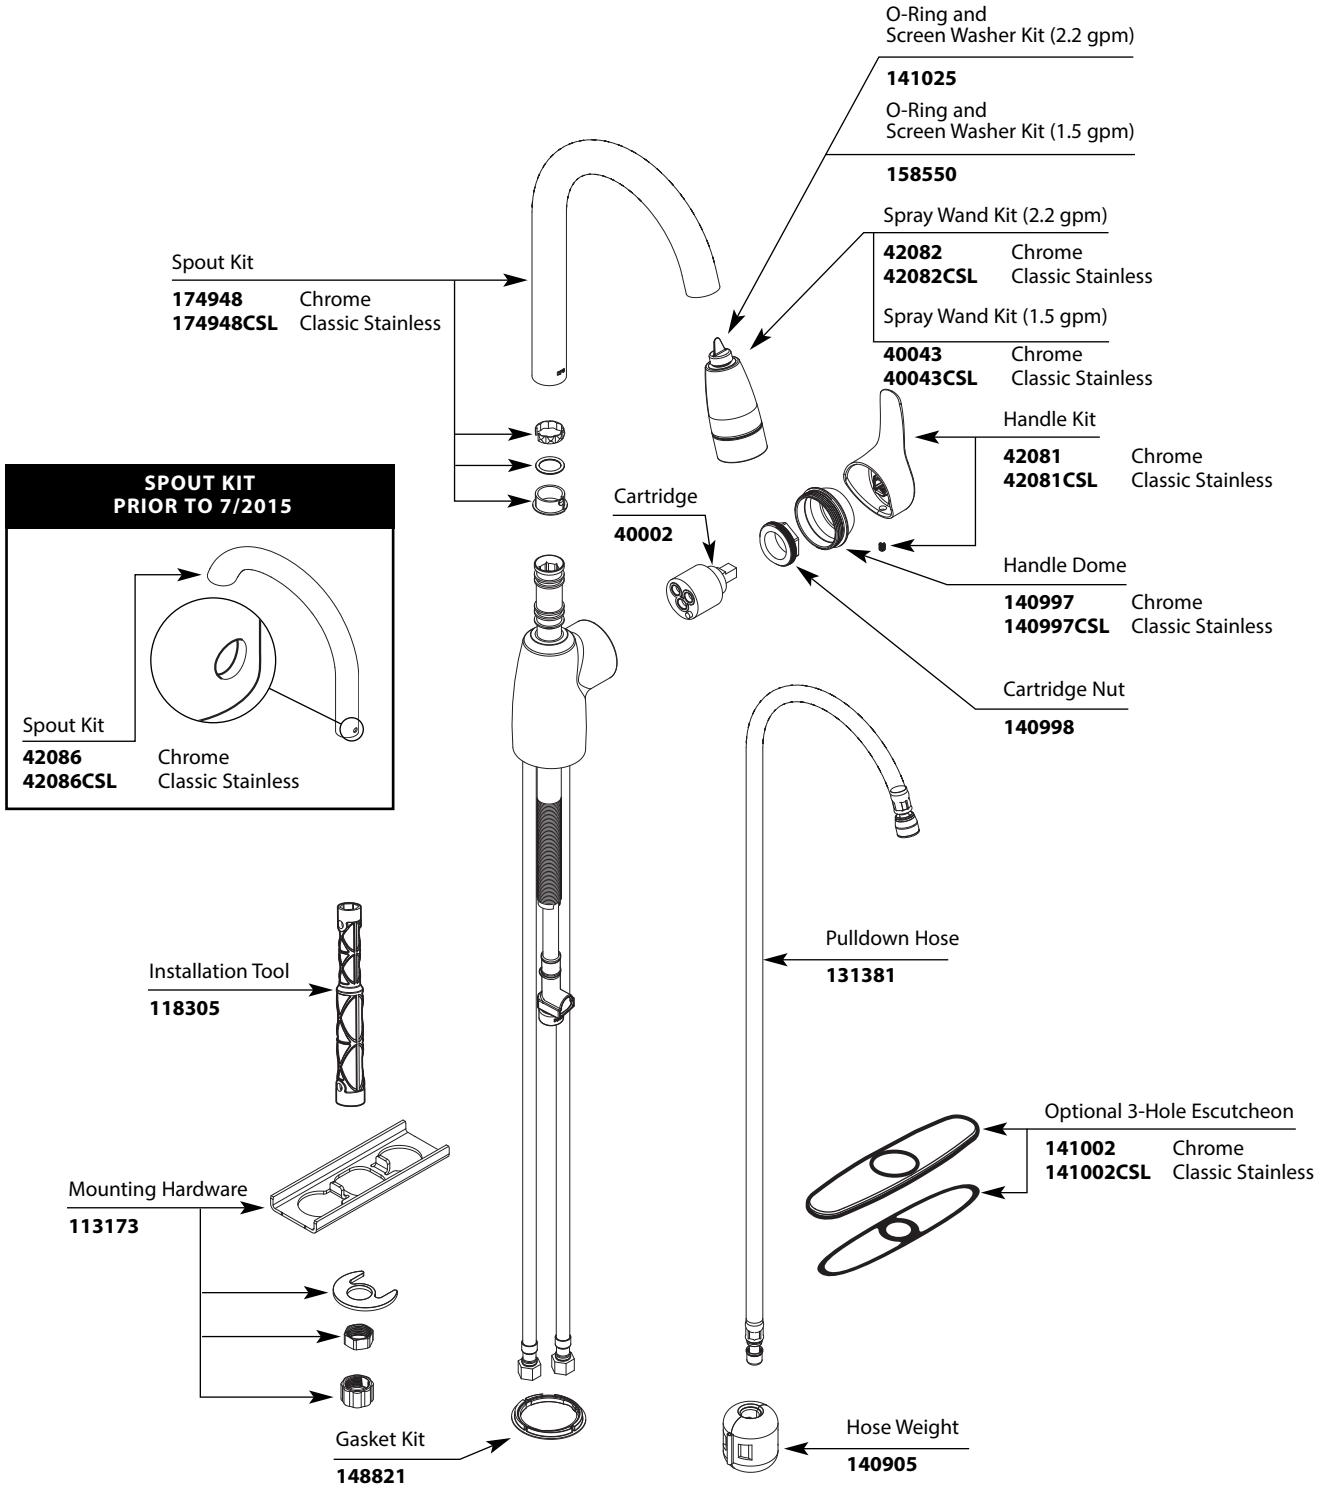

A Moen Incorporated Brand

BAYSTONE™		
One-Handle Pulldown Kitchen		
MODEL	HANDLE	FINISH
42519	Lever	Chrome
42519CSL	Lever	Classic Stainless

11/15/15 10:00 AM 3/10/2015 10:00 AM
 Rev 07/15

A Moen Incorporated Brand

BAYSTONE™		
One-Handle Pulldown Kitchen		
MODEL	HANDLE	FINISH
CA42519	Lever	Chrome
CA42519CSL	Lever	Classic Stainless

A Moen Incorporated Brand

BAYSTONE™		
One-Handle Pulldown Kitchen		
MODEL	HANDLE	FINISH
42519	Lever	Chrome
42519CSL	Lever	Classic Stainless