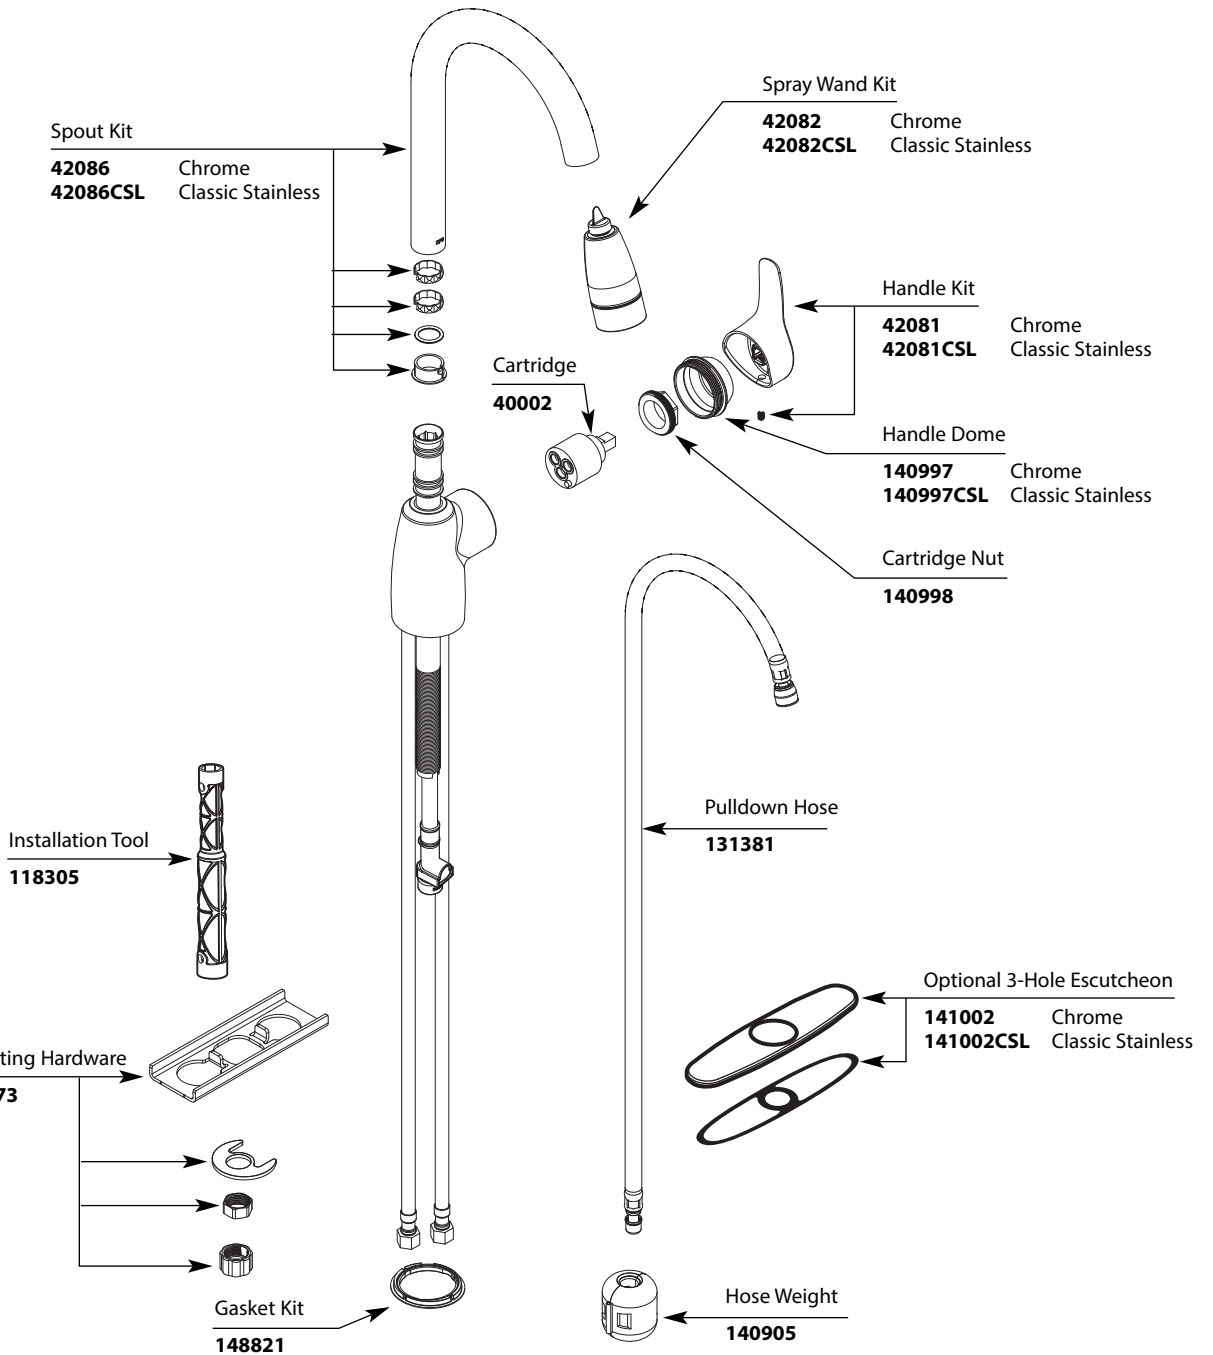

A Moen Incorporated Brand

BAYSTONE™		
One-Handle Pulldown Kitchen		
MODEL	HANDLE	FINISH
42519	Lever	Chrome
42519CSL	Lever	Classic Stainless

11/15/15 10:00 AM 3/10/2015 10:00 AM
 Rev 07/15

A Moen Incorporated Brand

BAYSTONE™		
One-Handle Pulldown Kitchen		
MODEL	HANDLE	FINISH
CA42519	Lever	Chrome
CA42519CSL	Lever	Classic Stainless

A Moen Incorporated Brand

BAYSTONE™		
One-Handle Pulldown Kitchen		
MODEL	HANDLE	FINISH
42519	Lever	Chrome
42519CSL	Lever	Classic Stainless