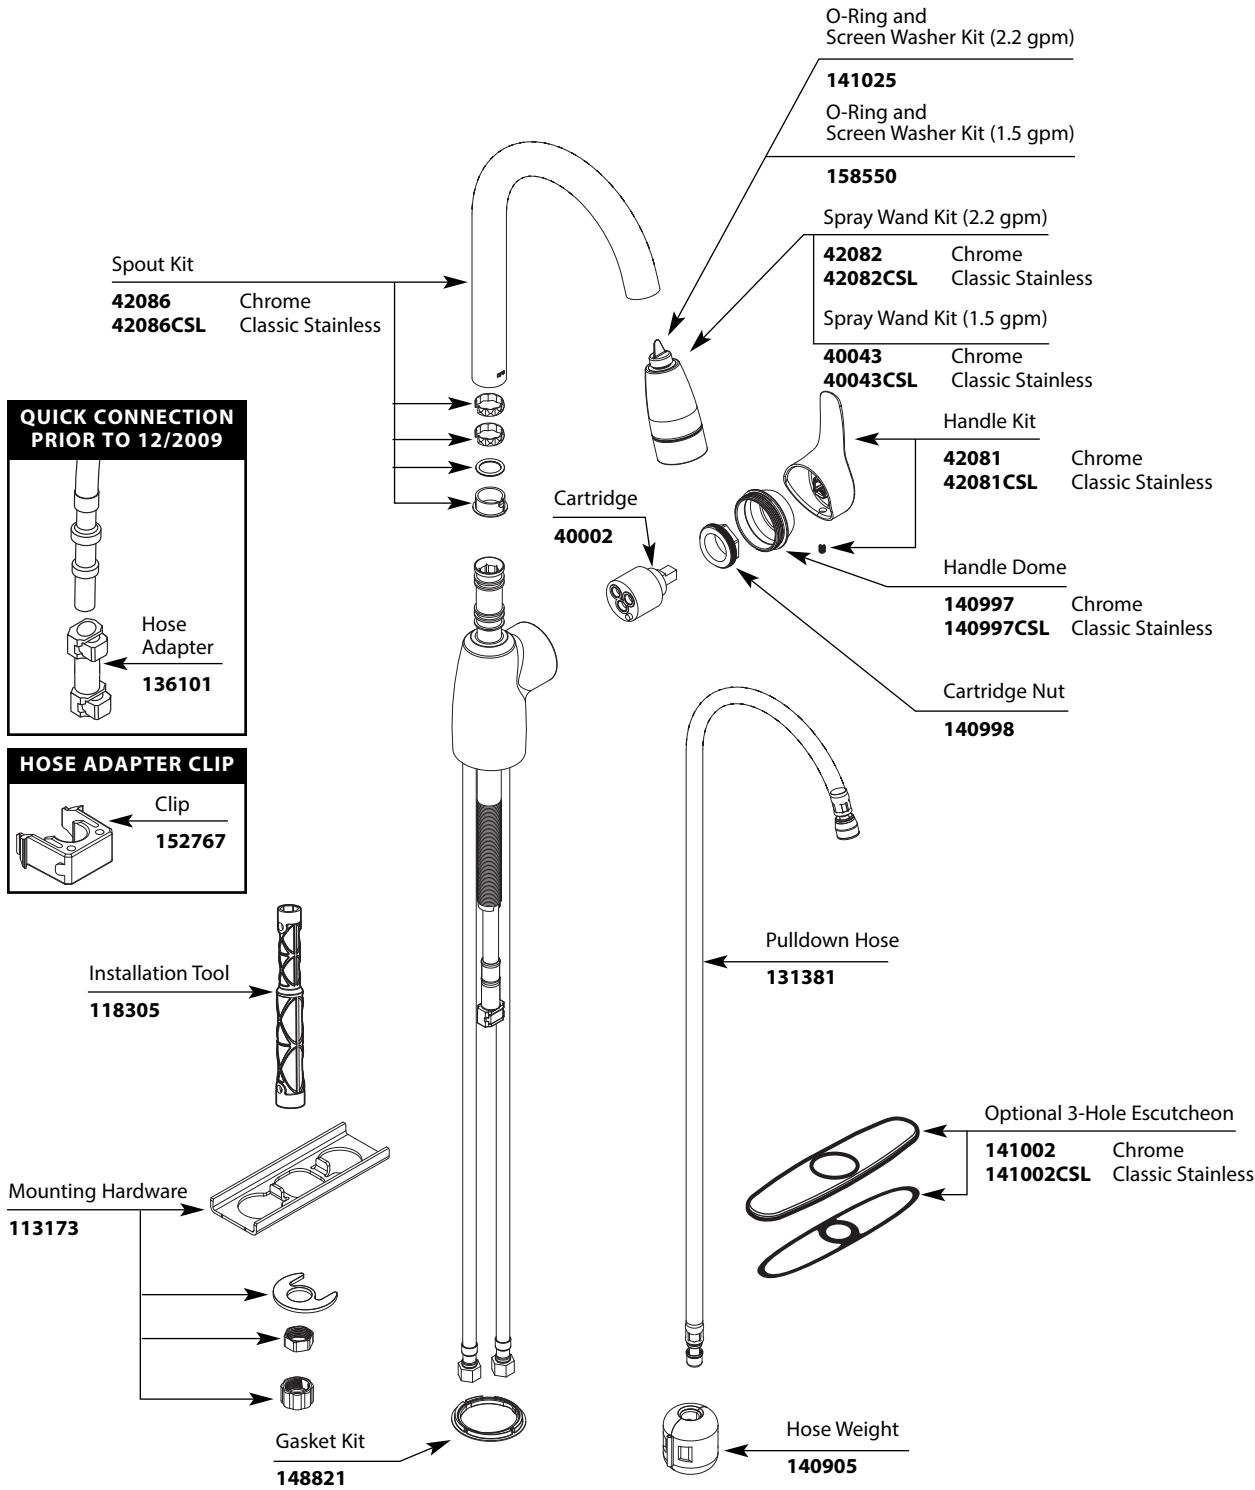

A Moen Incorporated Brand

BAYSTONE™		
One-Handle Pulldown Kitchen		
MODEL	HANDLE	FINISH
42519	Lever	Chrome
42519CSL	Lever	Classic Stainless

11/15/15 10:00 AM 3/10/2015 10:00 AM
 Rev 07/15

A Moen Incorporated Brand

BAYSTONE™		
One-Handle Pulldown Kitchen		
MODEL	HANDLE	FINISH
CA42519	Lever	Chrome
CA42519CSL	Lever	Classic Stainless

A Moen Incorporated Brand

BAYSTONE™		
One-Handle Pulldown Kitchen		
MODEL	HANDLE	FINISH
42519	Lever	Chrome
42519CSL	Lever	Classic Stainless