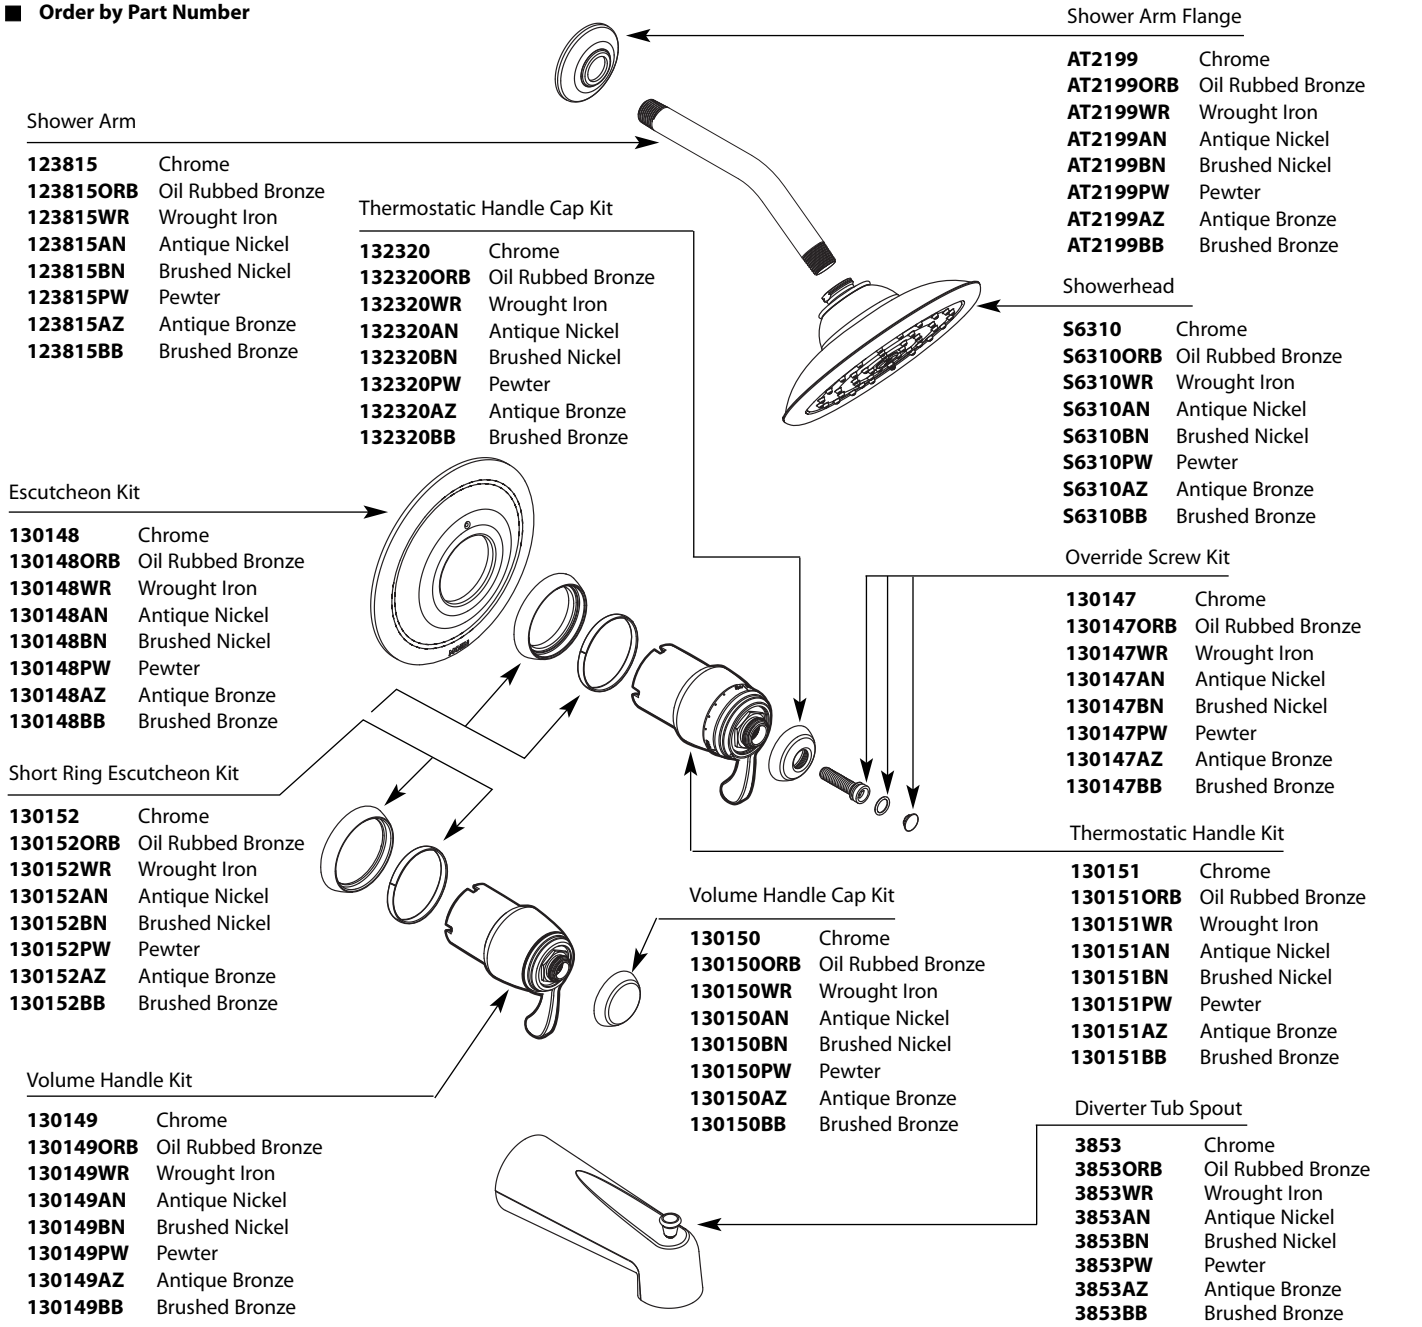

# Illustrated Parts

ExactTemp®								
3/4" Thermostatic Tub/Shower (Trim Only)								
VALVE TRIM ONLY			SHOWER ONLY TRIM			TUB/SHOWER		
MODEL	HANDLE	FINISH	MODEL	HANDLE	FINISH	MODEL	HANDLE	FINISH
TS3411	Lever	Chrome	TS3400	Lever	Chrome	TS3450	Lever	Chrome
TS3411ORB	Lever	Oil Rubbed Bronze	TS3400ORB	Lever	Oil Rubbed Bronze	TS3450ORB	Lever	Oil Rubbed Bronze
TS3411WR	Lever	Wrought Iron	TS3400WR	Lever	Wrought Iron	TS3450WR	Lever	Wrought Iron
TS3411AN	Lever	Antique Nickel	TS3400AN	Lever	Antique Nickel	TS3450AN	Lever	Antique Nickel
TS3411BN	Lever	Brushed Nickel	TS3400BN	Lever	Brushed Nickel	TS3450BN	Lever	Brushed Nickel
TS3411PW	Lever	Pewter	TS3400PW	Lever	Pewter	TS3450PW	Lever	Pewter
TS3411AZ	Lever	Antique Bronze	TS3400AZ	Lever	Antique Bronze	TS3450AZ	Lever	Antique Bronze
TS3411BB	Lever	Brushed Bronze	TS3400BB	Lever	Brushed Bronze	TS3450BB	Lever	Brushed Bronze

■ Order by Part Number

Buy it for looks. Buy it for life.®

# Illustrated Parts

■ Order by Part Number

**ExactTemp®  
3/4" Thermostatic Valve**

**MODEL**  
S3371