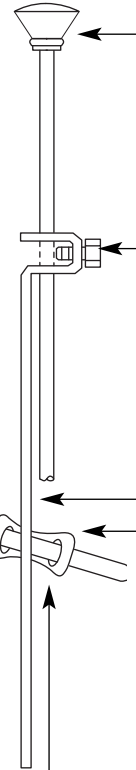

Buy it for looks. Buy it for life.®

■ Order by Part Number

# Illustrated Parts

MOEN® METALLIC LAVATORY WASTE ASSEMBLY	
MODEL	FINISH
10790	Chrome
<b>Discontinued</b>	
99500	Polished Brass

Drain Pop-Up Plug (Obsolete)

103459

Waste Plug and Seat

- 10709** Chrome/Non-Metallic
- 10709AN** Antique Nickel/Non-Metallic
- 10709AZ** Antique Bronze/Non-Metallic
- 10709BN** Brushed Nickel/Non-Metallic
- 10709ORB** Oil Rubbed Bronze/Non-Metallic
- 10709WR** Wrought Iron/Non-Metallic
- 93457** Antique Brass/Non-Metallic
- 99596** Polished Brass/Non-Metallic
- 1826W** Glacier/Non-metallic

Waste Seat (Snap-On)  
(Obsolete)

103458

Waste Seat (Threaded)

- 1185** Chrome

Lift Rod and Knob  
Assembly Kit

- 12694** Chrome
- 99511** Polished Brass
- 94680** Glacier

Pivot Rod Seat

16015

Hardware Kit

106322

Pivot Rod and Clip Assembly

12689