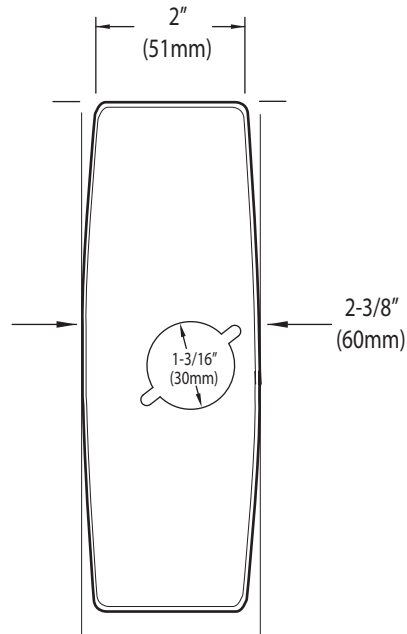

DESCRIPTION

- Chrome plated brass construction
- Rubber under gasket
- Brass mounting hardware
- For models: 8302, 8303, 8304

4" Deck Plate & Gasket

Model: 104426

Back View

Front View

CRITICAL DIMENSIONS

(DO NOT SCALE)