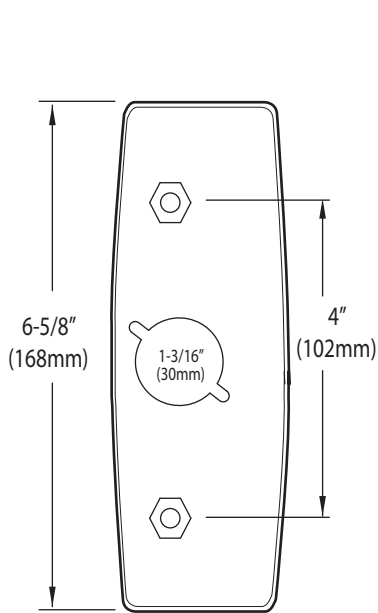

DESCRIPTION

- Chrome plated brass construction
- Rubber under gasket
- Brass mounting hardware
- For models: 8302, 8303, 8304

4" Deck Plate & Gasket

Model: 104426

Back View

Front View

CRITICAL DIMENSIONS

(DO NOT SCALE)