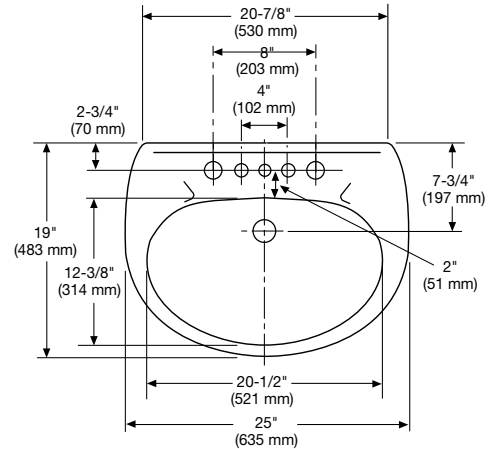

Features

- 25" x 19" pedestal lavatory
- 20-1/2" x 12-3/8" basin
- 34-1/4" luxury height
- Concealed front overflow
- Available in single, 4" or 8" faucet centers
- Mansfield® limited lifetime warranty
- Available in White and Standard Colors: Biscuit, Bone

Model 290-8

Components

| Model # | Description | Codes/Standards |
|---------|--|-----------------|
| 290 | Lavatory with pedestal. Less faucet, drain assembly and supply. Specify color. | |
| 292-1 | 25" x 19" lavatory only with single hole faucet center. Specify color. | |
| 292-4 | Same as above with 4" faucet center. Specify color. | |
| 292-8 | Same as above with 8" faucet center. Specify color. | |
| 293 | Pedestal only. Specify color. | |

MADE IN USA

Specifications

| Model # | Description | Codes/Standards |
|---------|------------------------------|-----------------|
| 290 | 25" x 19" Pedestal Lavatory. | |

| Specification | Description | Specification | Description |
|---------------|-----------------------------------|-----------------|-----------------------------|
| Material | Vitreous China | Shipping Weight | Model 292 - 40 lbs. (18 kg) |
| Warranty | Vitreous China - Limited Lifetime | | Model 293 - 15 lbs. (7 kg) |
| Faucet Holes | Single Hole, 4" or 8" | | |

Technical Information

All Mansfield® wall-mount lavatories are supplied with this exclusive one-piece steel hanger. Easily installed and adjusted, it contains 7 holes for solid mounting against wall. Anchoring screw must be used for correct installation. Standard plumbing practice recommends use of both mounting bracket and anchoring screws.