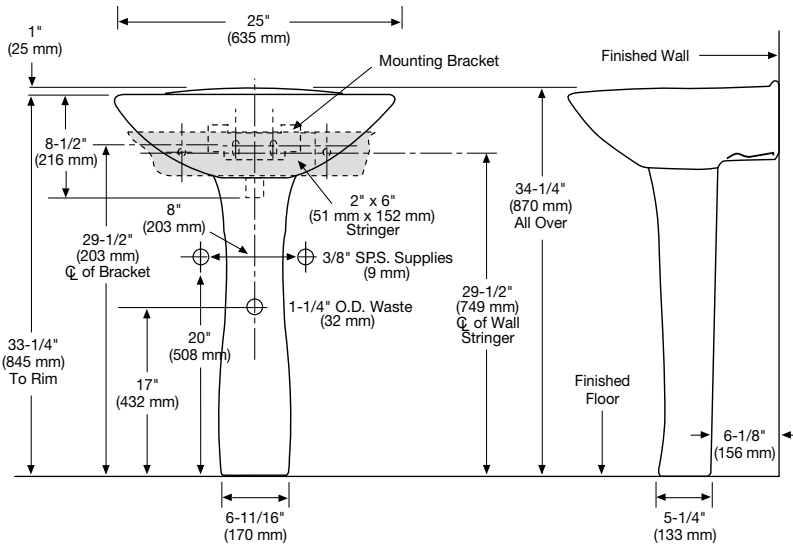

Features

- 25" x 19" pedestal lavatory
- 20-1/2" x 12-3/8" basin
- 34-1/4" luxury height
- Concealed front overflow
- Available in single, 4" or 8" faucet centers
- Mansfield® limited lifetime warranty
- Available in White and Standard Colors: Biscuit, Bone

Model 290-8

Components

| Model # | Description | Codes/Standards |
|---------|--|-----------------|
| 290 | Lavatory with pedestal. Less faucet, drain assembly and supply. Specify color. | |
| 292-1 | 25" x 19" lavatory only with single hole faucet center. Specify color. | |
| 292-4 | Same as above with 4" faucet center. Specify color. | |
| 292-8 | Same as above with 8" faucet center. Specify color. | |
| 293 | Pedestal only. Specify color. | |

MADE IN USA

Specifications

| Model # | Description | Codes/Standards |
|---------|------------------------------|-----------------|
| 290 | 25" x 19" Pedestal Lavatory. | |

| Specification | Description | Specification | Description |
|---------------|-----------------------------------|-----------------|-----------------------------|
| Material | Vitreous China | Shipping Weight | Model 292 - 40 lbs. (18 kg) |
| Warranty | Vitreous China - Limited Lifetime | | Model 293 - 15 lbs. (7 kg) |
| Faucet Holes | Single Hole, 4" or 8" | | |

Technical Information

All Mansfield® wall-mount lavatories are supplied with this exclusive one-piece steel hanger. Easily installed and adjusted, it contains 7 holes for solid mounting against wall. Anchoring screw must be used for correct installation. Standard plumbing practice recommends use of both mounting bracket and anchoring screws.