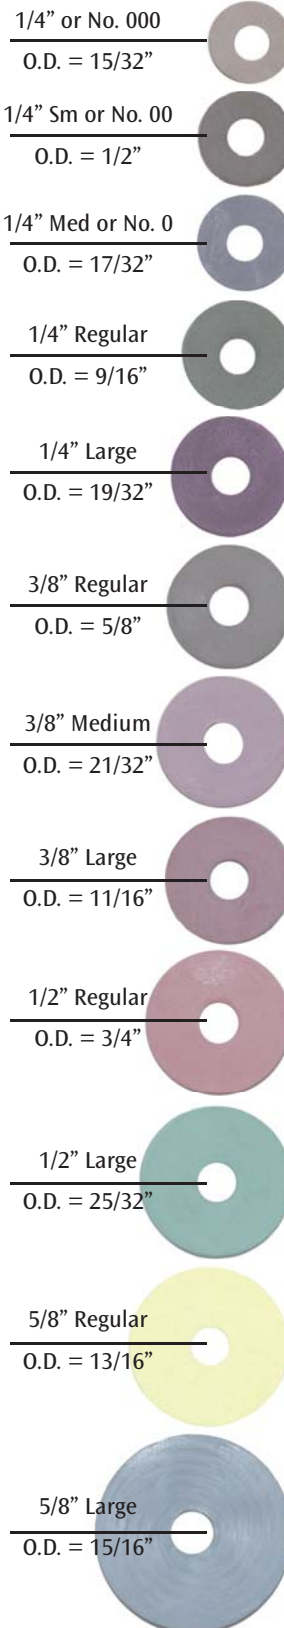

* ID x OD x Thickness unless otherwise specified.

Item	Part#	Pkg Qty	Carton Qty	Packaging	UPC#
Toilet Seat Bumper					
	1152A	20		Bag	049057501207
	1152	100		Box	049057011522
• Two 3/8" long white rubber toilet seat bumpers - 1/2" width x 1/2" height					
Toilet Seat Bumpers					
• White rubber, consists of 2 bar bumpers, 2 recess bumpers, 6 screws	24BP	10 pcs	10	Blister	049057002490
Toilet Seat Hinge Bolt Washer					
	1140A	20		Bag	049057501221
	1140	100		Box	049057011409
• White rubber: 3/8" x 1" x 1/8"					

Size Chart

Trade Size shown above line.
Actual outside diameter shown below line. Inside diameter is always .200

Faucet, Sink & Tub Repair

Basin Bath Stoppers

Item	Part#	Pkg Qty	Pkg	Trade Size	UPC#
Stoppers	410A	20	Bag	1"	049057004104
	411A	20	Bag	1-1/8"	049057004111
	412A	20	Bag	1-1/4"	049057004128
	413A	20	Bag	1-3/8"	049057004135
	414A	20	Bag	1-1/2"	049057004142
	415A	20	Bag	1-5/8"	049057004159
	416A	20	Bag	1-3/4"	049057004166
Multi-Fit Basin Stopper	418A	20	Bag	1" to 1-3/8"	049057004180
Multi-Fit Tub Stopper	419A	20	Bag	1-1/2" to 2"	049057004197
Flat Suction Stopper	420A	20	Bag	4-1/2"	049057101438