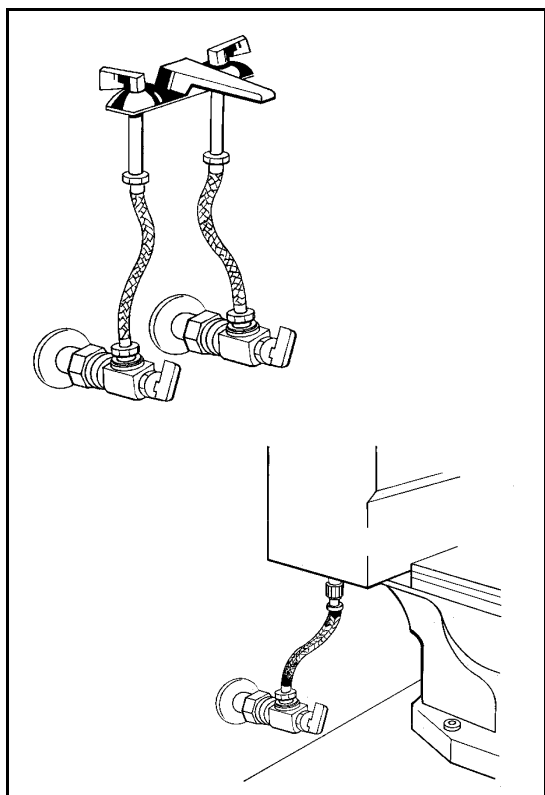

**MIGHTYFLEX™
STAINLESS STEEL H.C.
CONNECTORS
Specification Sheet**

DESIGN FEATURES

- Chloramine resistant soft cones
- Exclusive POWR-TIGHT 12-point crimp-many times industry standard
- One-year limited warranty
- Chloramine resistant reinforced PVC tubing
- Withstands dramatic changes in water pressure
- Easy installation, no special tools or required.

MATERIAL SPECIFICATIONS

- Working Pressure: 125 psi
- Operating Temperature: 33° F - 140° F
- Tubing: Reinforced PVC
- Nuts & End Fittings: Nickel-Plated Brass
- Washers: NSF 61 Compliant

COMPLIANCES/LISTINGS