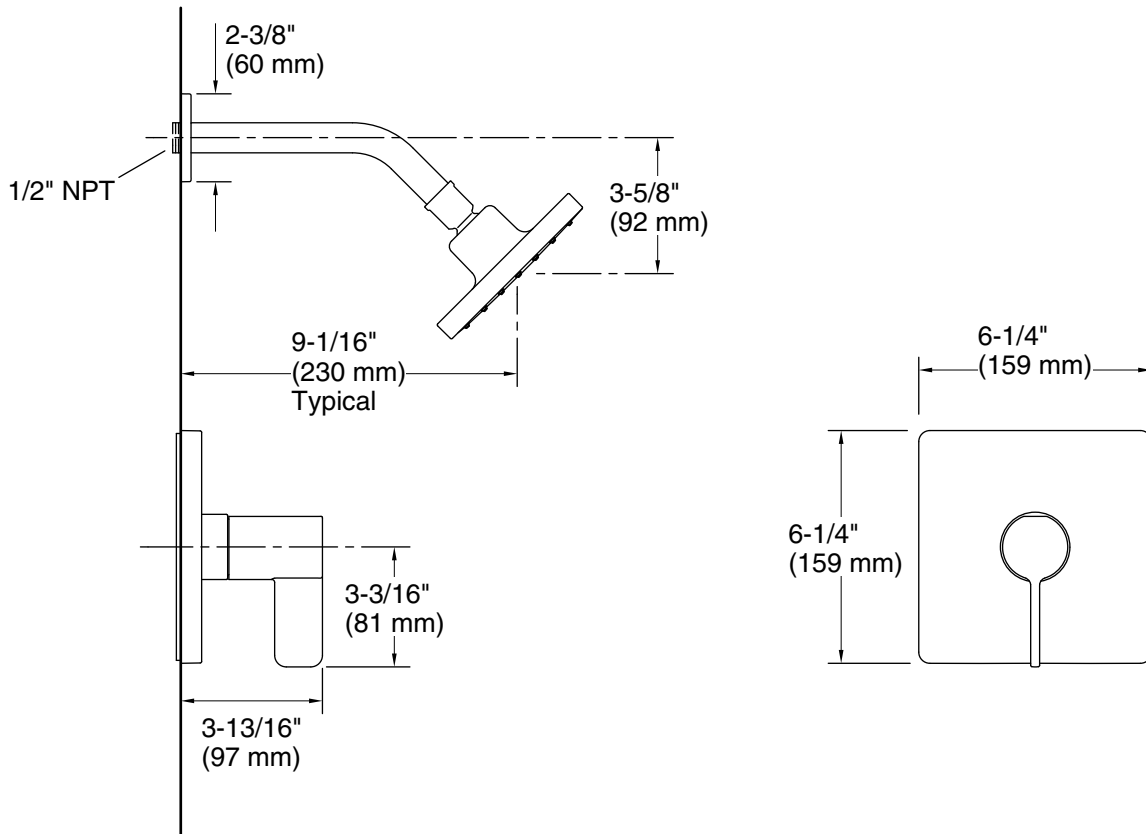

Color	Code	Description
	CP	Polished Chrome
	BN	Vibrant® Brushed Nickel
	BL	Matte Black
	2MB	Vibrant® Brushed Moderne Brass

Technical Information

All product dimensions are nominal.

Drain included: No

Showerhead/Body Spray:

Rated maximum flow: 2.5 gal/min (9.5 l/min)

Pressure: 45 psi (3.1 bar)

Notes

Install this product according to the installation instructions.