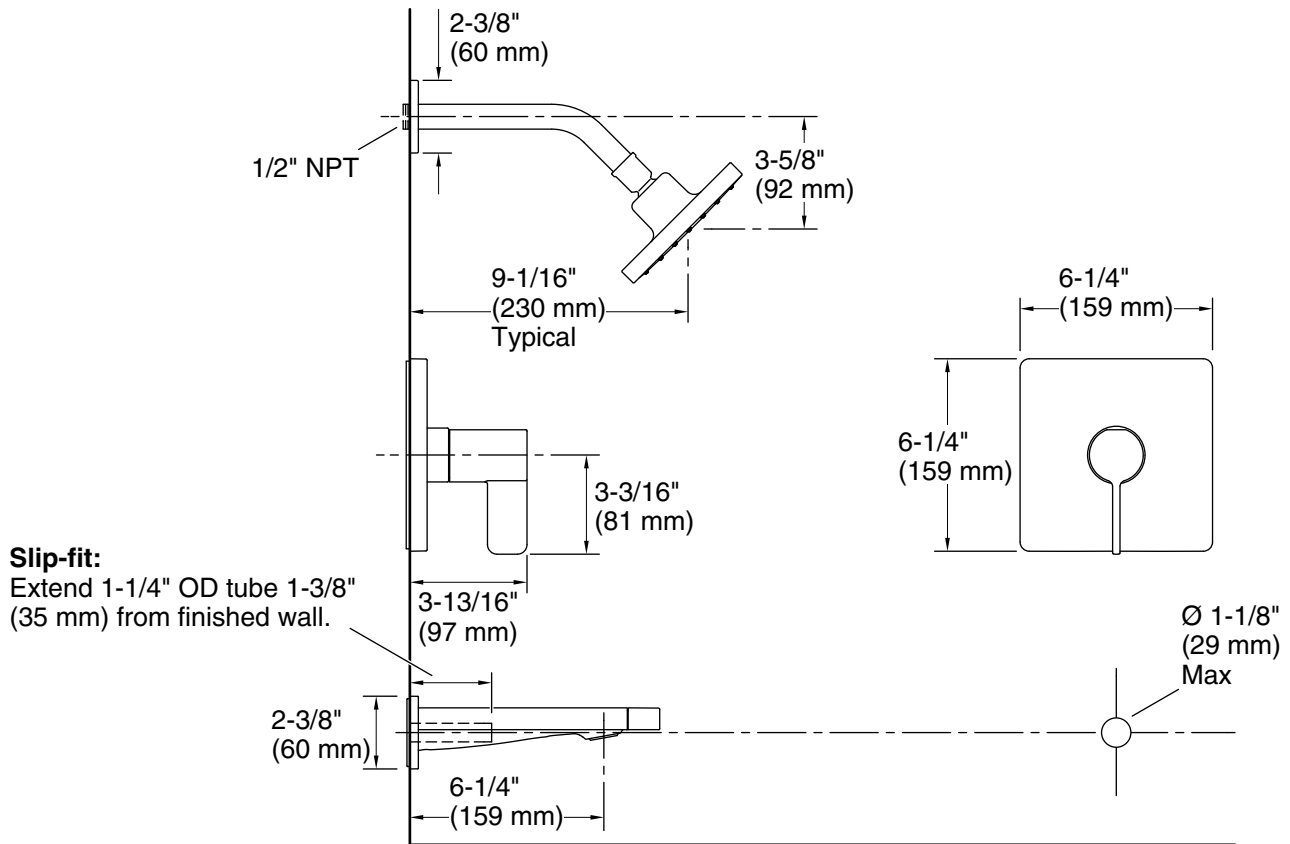

Features

- Pressure-balancing diaphragm technology maintains outlet temperature within +/-3°F during water pressure fluctuations.
- Provides anti-scald protection and temperature regulation.
- Single handle controls both on/off activation and temperature settings.
- 6-1/4" (159 mm) diverter bath spout with slip-fit connection.
- 2.5 gpm (9.5 lpm) showerhead with Katalyst® spray technology.
- MasterClean™ sprayface features an easy-to-clean surface that withstands mineral buildup.
- Coordinates with other products in the Parallel collection.

THE BOLD LOOK
OF **KOHLER**®

Technical Information

All product dimensions are nominal.

Drain included: No

Spout:

Spout reach: 6-1/4" (158 mm)

Showerhead/Body Spray:

Rated maximum flow: 2.5 gal/min (9.5 l/min)

Pressure: 45 psi (3.1 bar)

Notes

Install this product according to the installation instructions.