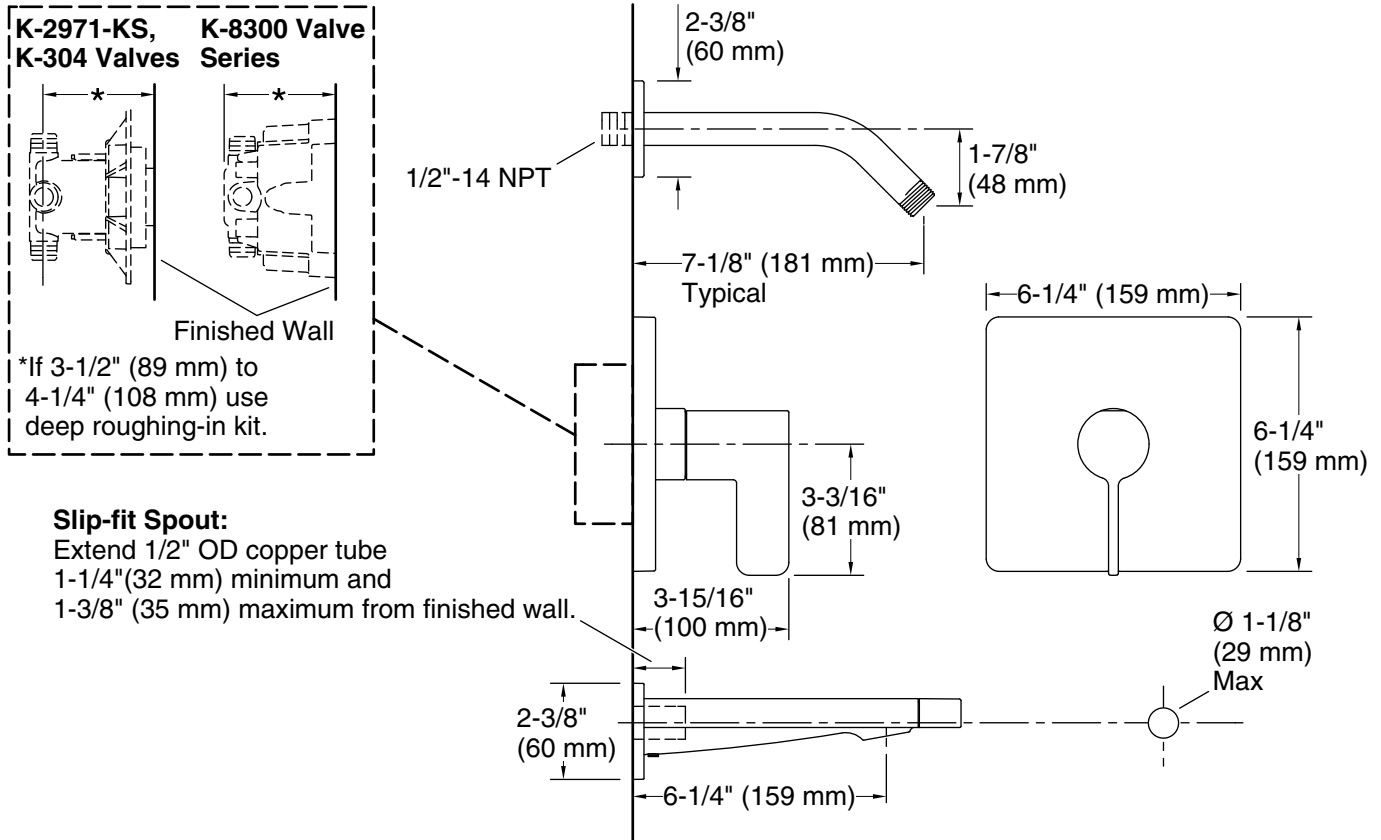

Features

- Pressure-balancing diaphragm technology maintains outlet temperature within +/-3°F during water pressure fluctuations.
- Provides anti-scald protection and temperature regulation.
- Single handle controls both on/off activation and temperature settings.
- Includes diverter bath spout with 1/2" slip-fit connection.
- For use with any KOHLER showerhead (sold separately).
- Coordinates with other products in the Parallel collection.

THE BOLD LOOK
OF **KOHLER**®

Technical Information

All product dimensions are nominal.

Drain included: No

Spout:

Spout reach: 6-1/4" (158 mm)

Notes

Install this product according to the installation instructions.