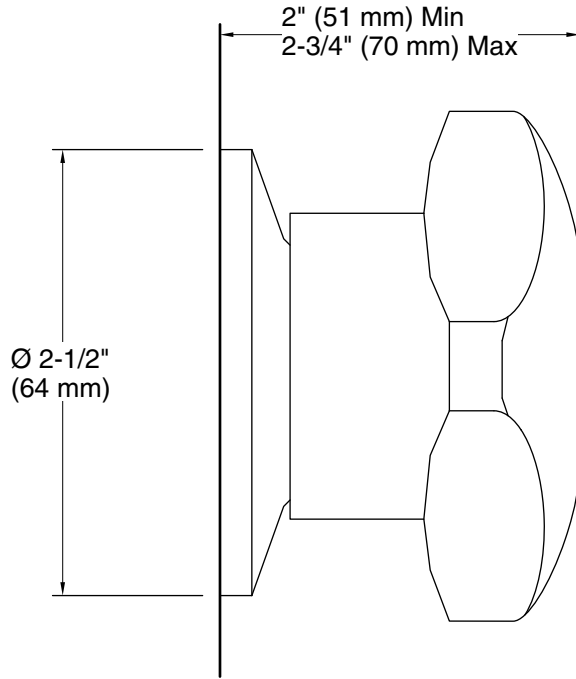

Technical Information

All product dimensions are nominal.

Notes

Install this product according to the installation instructions.