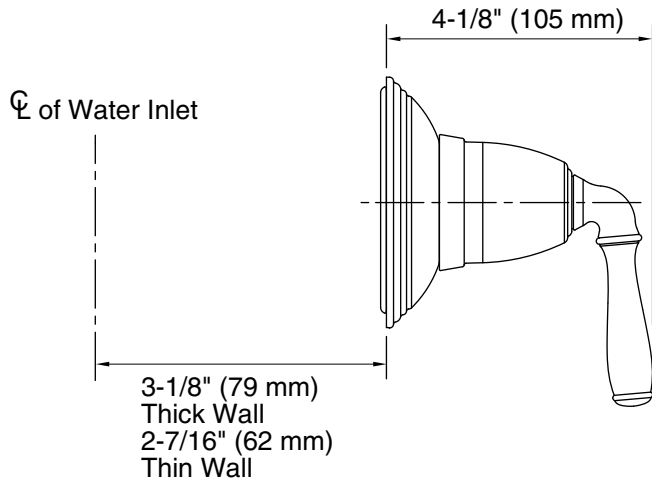

K-T10358

Technical Information

All product dimensions are nominal.

Notes

Install this product according to the installation guide.

ADA, OBC, CSA B651 compliant when installed to the specific requirements of these regulations.