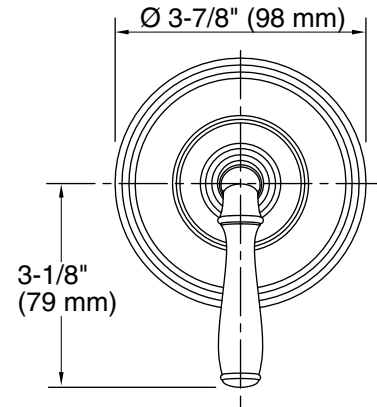

K-T10358

Technical Information

All product dimensions are nominal.

Notes

Install this product according to the installation guide.

ADA, OBC, CSA B651 compliant when installed to the specific requirements of these regulations.