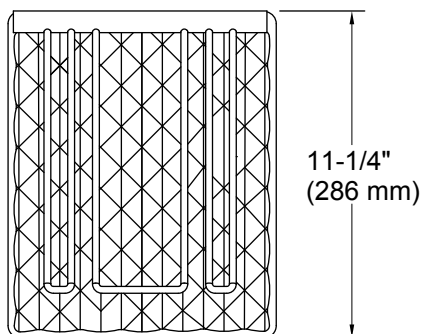

Wine Glass Drying Rack K-8628

Features

- Accommodates six standard-size wine glasses or four oversized wine glasses, up to 10 inches tall.
- Pillow pattern design promotes airflow for stemless glasses resting on base.
- Folds away for easy storage.
- Use in cabinet to organize stemware.

	CHR	Charcoal
--	-----	----------

Technical Information

All product dimensions are nominal.