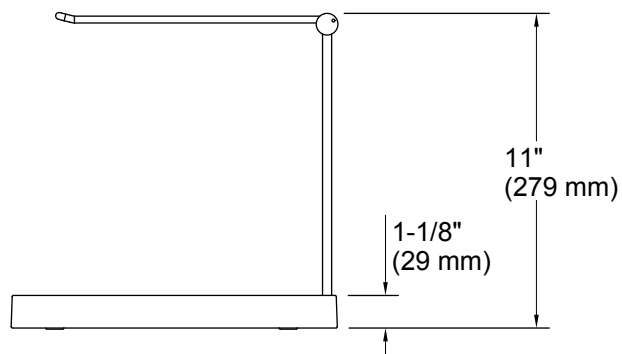

Wine Glass Drying Rack K-8628

Features

- Accommodates six standard-size wine glasses or four oversized wine glasses, up to 10 inches tall.
- Pillow pattern design promotes airflow for stemless glasses resting on base.
- Folds away for easy storage.
- Use in cabinet to organize stemware.

	CHR	Charcoal
--	-----	----------

Technical Information

All product dimensions are nominal.