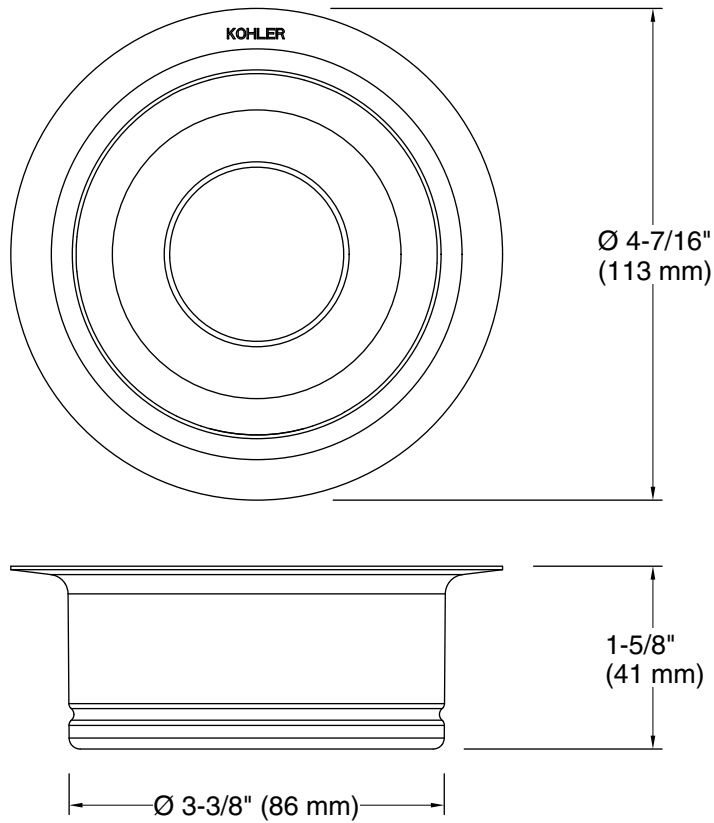

Disposal Flange with Stopper K-11352

Features

- Fits standard garbage disposal units (4½" diameter, 1#" depth).
- Perfect color match with KOHLER finishes.
- Includes Disposal Flange and Stopper.
- Fits standard garbage disposal units (4½" diameter, 1#" depth).

Disposal Flange with Stopper
K-11352

Technical Information

All product dimensions are nominal.

Material: Metal