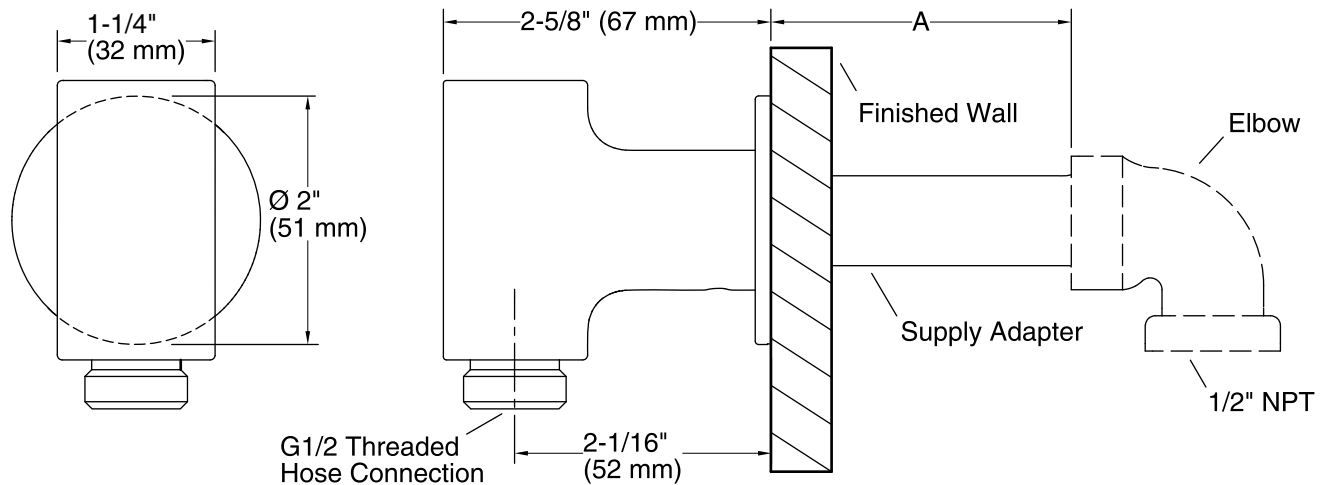

Supply Adapter	A
1218069 (included)	1-13/16" – 2-5/16" (46 mm – 59 mm)
1229031*	0 – 1/2" (0 – 13 mm)
1247986*	5/16" – 13/16" (8 mm – 21 mm)
1247985*	13/16" – 1-5/16" (21 mm – 33 mm)
1247984*	1-5/16" – 1-13/16" (33 mm – 46 mm)
1218070*	2-5/16" – 2-13/16" (59 mm – 71 mm)
1218071*	2-13/16" – 3-5/16" (71 mm – 84 mm)

*Sold Separately

Technical Information

All product dimensions are nominal.

Notes

Install this product according to the installation guide.

If dimension "A" is between 1-13/16" (46 mm) and 2-5/16" (59 mm) use the included supply adapter. For the other dimensions, order the appropriate supply adapter.