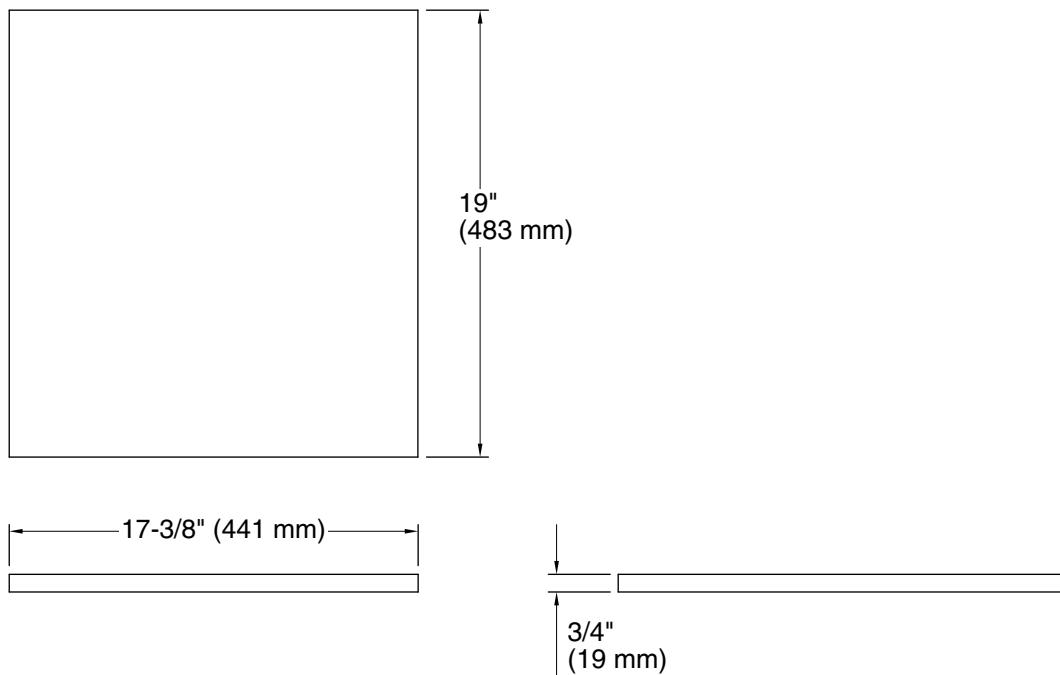

**Available Colors/Finishes**

*Color tiles intended for reference only.*

**Color Code Description**

	1WR	Oxford Maple
---	-----	--------------

Adjustable shelf for 30" KOHLER Tailored® vanities  
K-99677-SH8

**Technical Information**

All product dimensions are nominal.

Material: Wood, Veneers