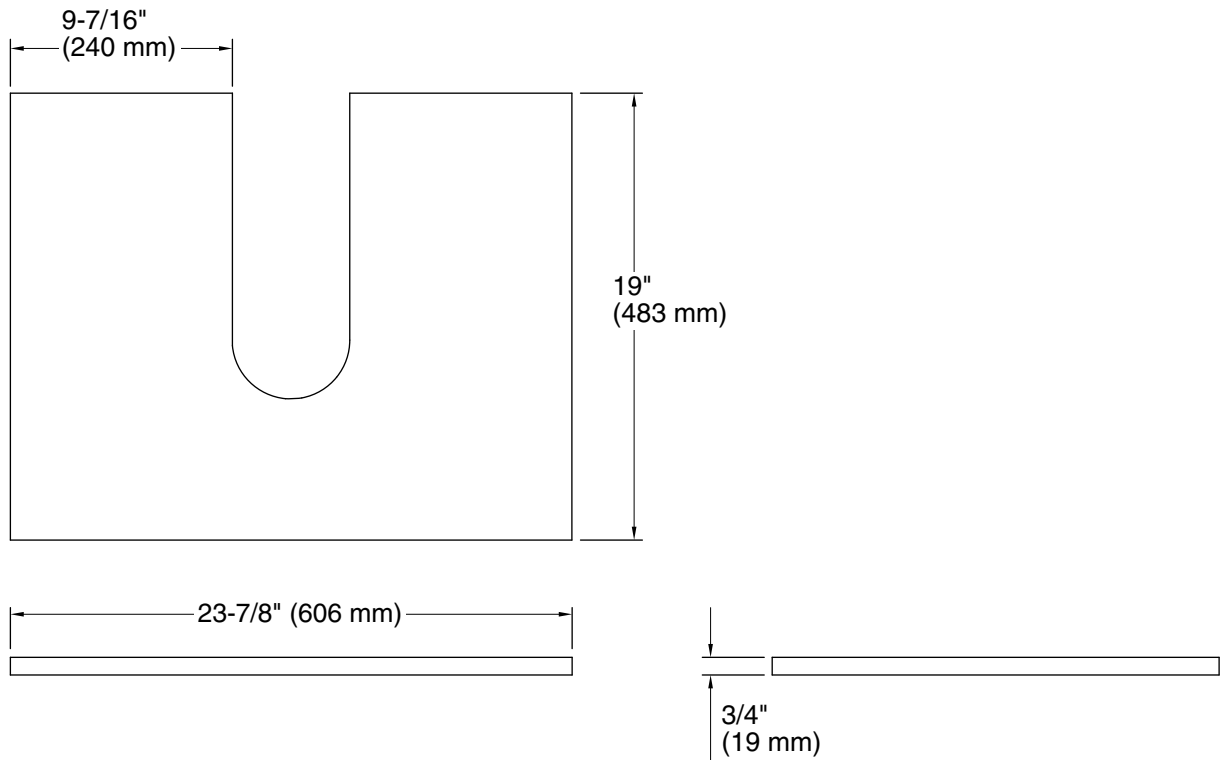

**Available Colors/Finishes**

*Color tiles intended for reference only.*

**Color Code Description**

	1WR	Oxford Maple
---	-----	--------------

Adjustable shelf for 48" KOHLER Tailored® vanities  
**K-99677-SH10**

**Technical Information**

All product dimensions are nominal.

Material: Wood, Veneers