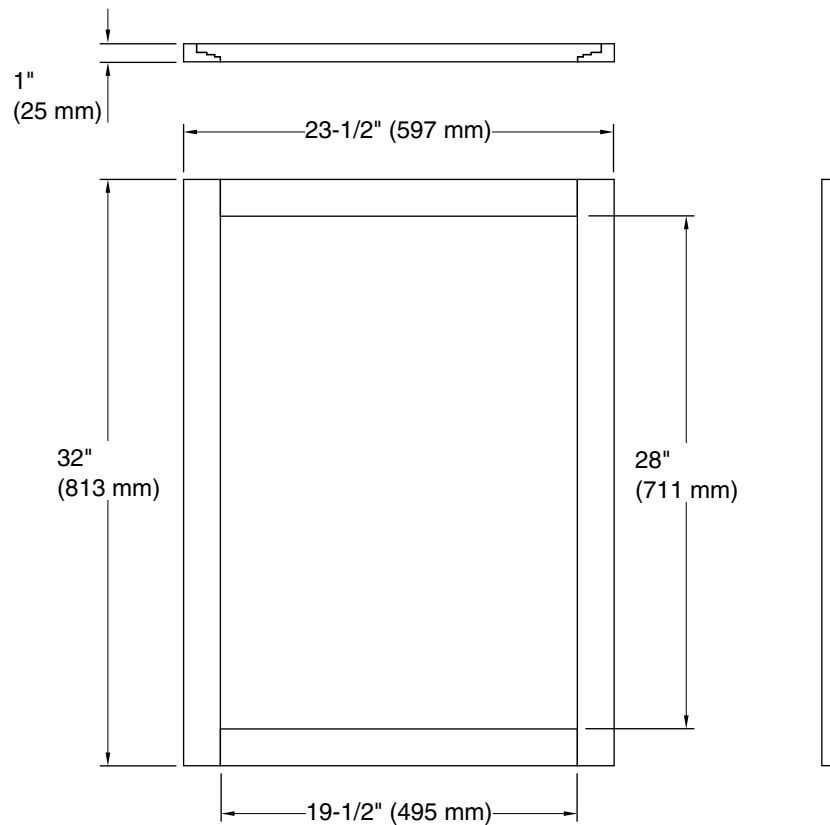

Technical Information

All product dimensions are nominal.

Mirror type: Wall-mount

Notes

Install this product according to the installation instructions.

Select the type of fastener based on the wall material. A minimum 20 lb (9.07 kg) load bearing fastener is recommended.

Install the fastener to a stud to avoid possible property and product damage.