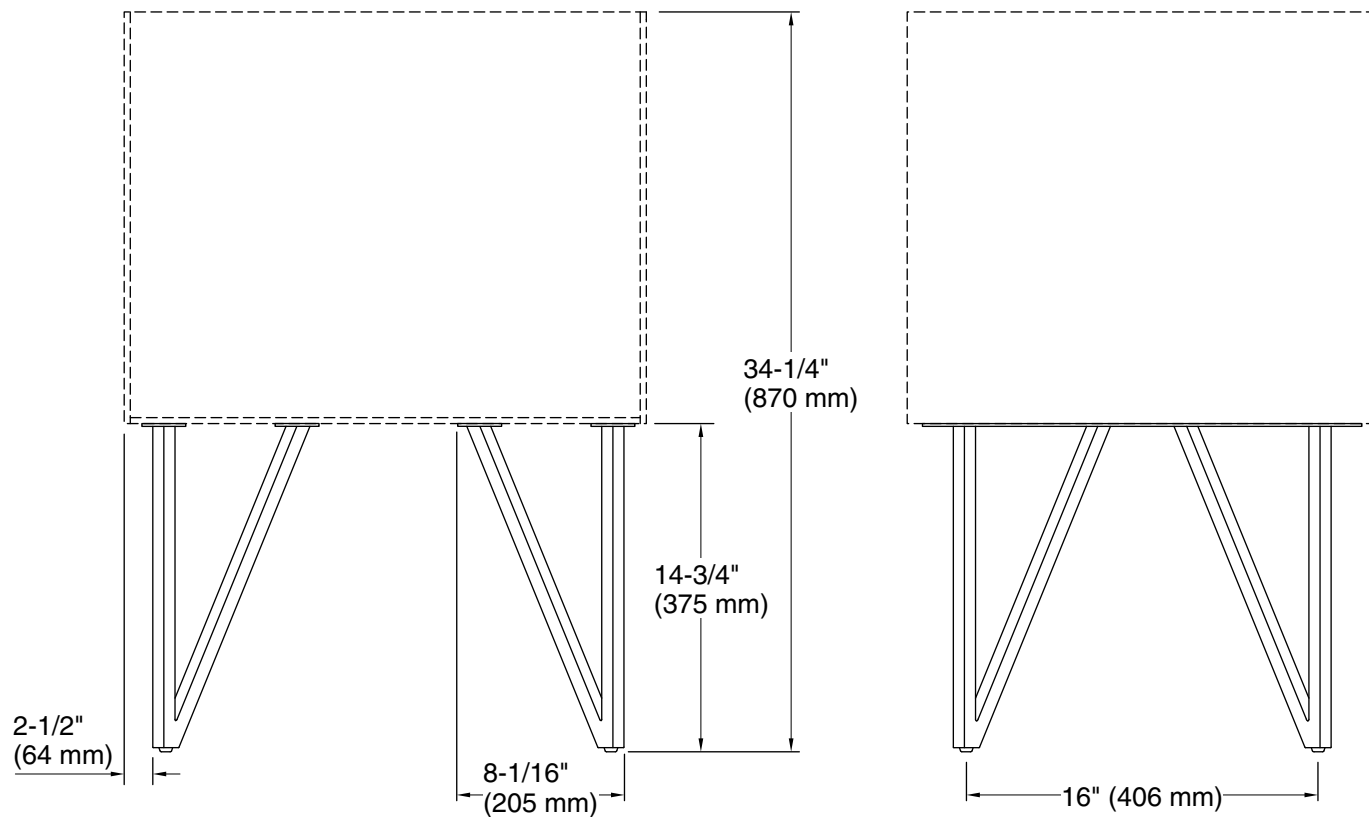

THE BOLD LOOK
OF **KOHLER®**

Technical Information

All product dimensions are nominal.

Material: Metal

Notes

Install this product according to the installation instructions.