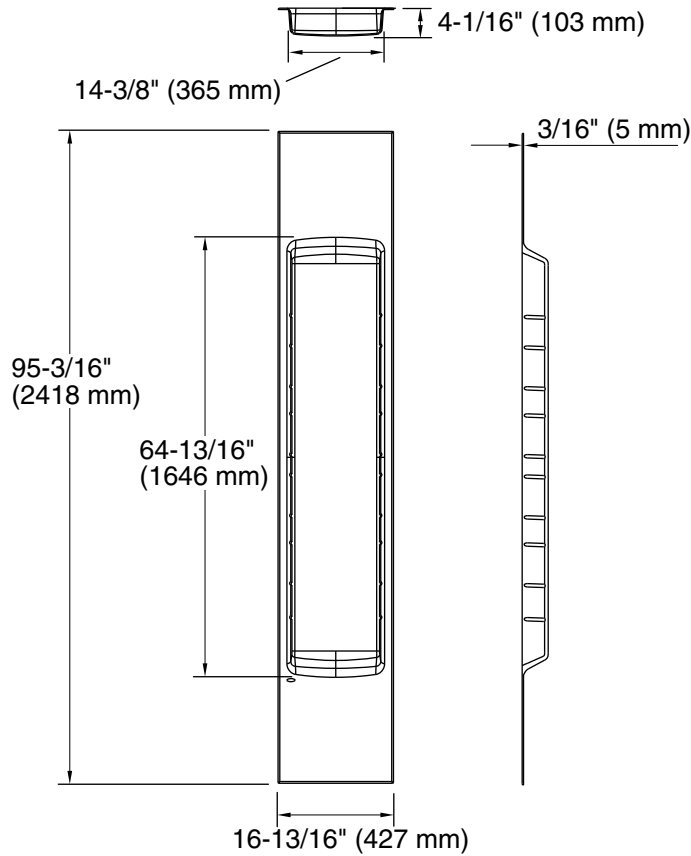

Technical Information

All product dimensions are nominal.

Material: Acrylic

Notes

Locker unit must be braced using 2x4's around the entire unit.

Use non-solvent based construction adhesive.

If installing accessories, install 2x4 backing for handrails, shelves, and robe hooks and 2x10 backing for the flip down seat.