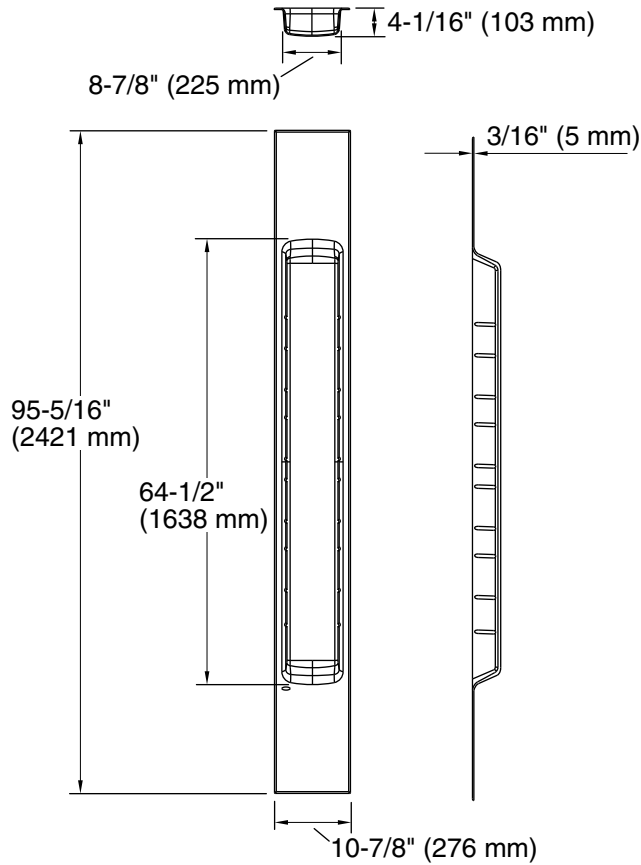

Features

- For use with KOHLER Choreograph wall panels.
- Four shelves; all removable for easy cleaning.
- Unique design ensures no water can collect on the shelves.
- Shower basket offers concealed storage for small items.
- Shelves and basket are height-adjustable to 10 positions.
- One shelf includes a hook for hanging storage and a cup for toothbrushes or razors.
- Integrated foot ledge makes it easier to shave or wash your feet.
- Recommended K-97636 Choreograph seam joint for installation (sold separately).
- Acrylic with matte finish to coordinate with Choreograph shower walls.

Recommended Products/Accessories

- K-97636 96" Seam Joint
- K-23732 Tub & shower cleaner

Included Components

Additional Components:

- Integral hook
- Rubber basket
- Shelves (3)

Codes/Standards

None Applicable

Technical Information

All product dimensions are nominal.

Material: Acrylic

Notes

Locker unit must be braced using 2x4's around the entire unit.

Use non-solvent based construction adhesive.

If installing accessories, install 2x4 backing for handrails, shelves, and shower hooks, and 2x10 backing for the flip-down seat.