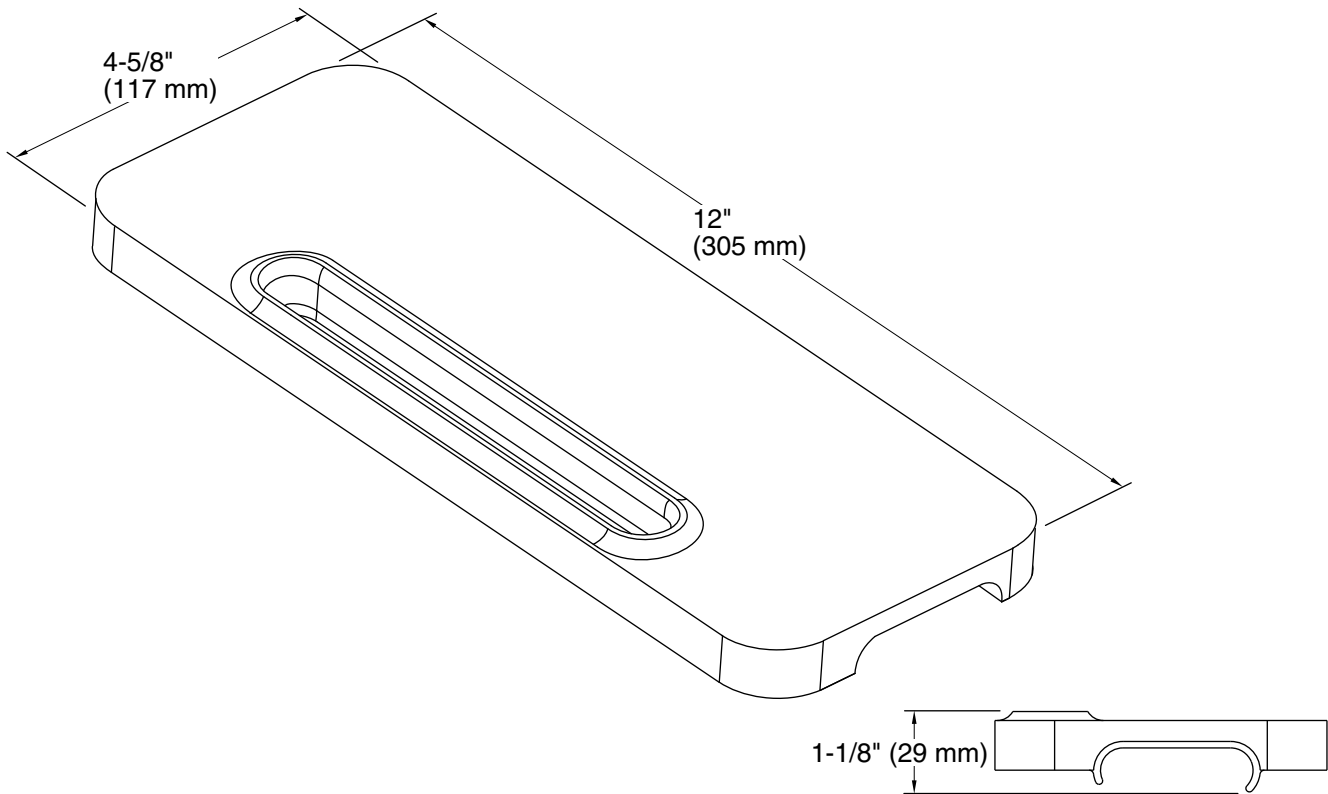

Choreograph®
Teak Barre Shelf
K-97629

Features

- For use with KOHLER Choreograph shower barres.
- Made of natural teak wood.
- Easy snap-on installation.

Recommended Products/Accessories

K-23736 Furniture polish

Technical Information

All product dimensions are nominal.

Material: Wood

Notes

Install this product according to the installation guide.

Requires 2x4 backing to be installed.