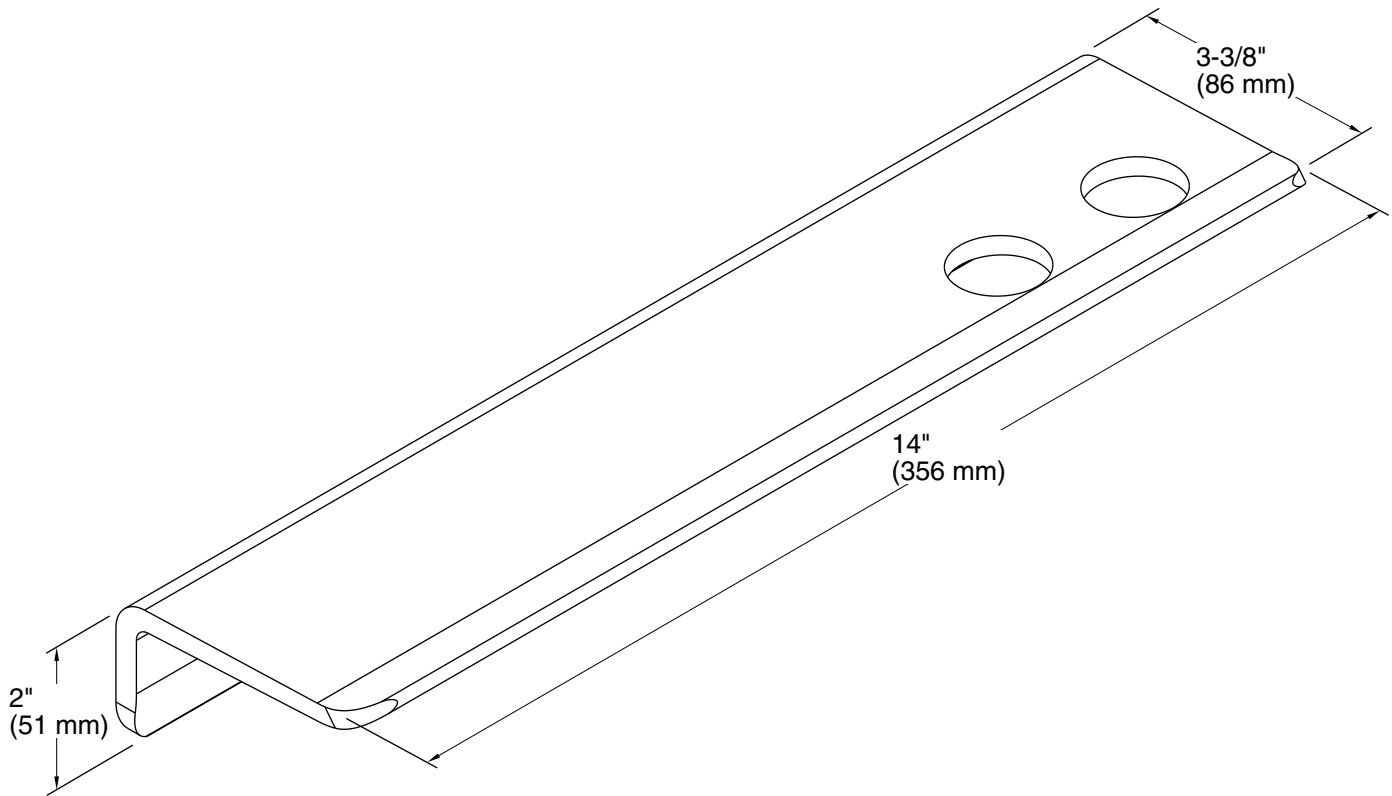

Technical Information

All product dimensions are nominal.

Installation Type: Wall-mount

Material: Anodized Aluminum

Notes

Install this product according to the installation guide.

Requires 2x4 backing to be installed.