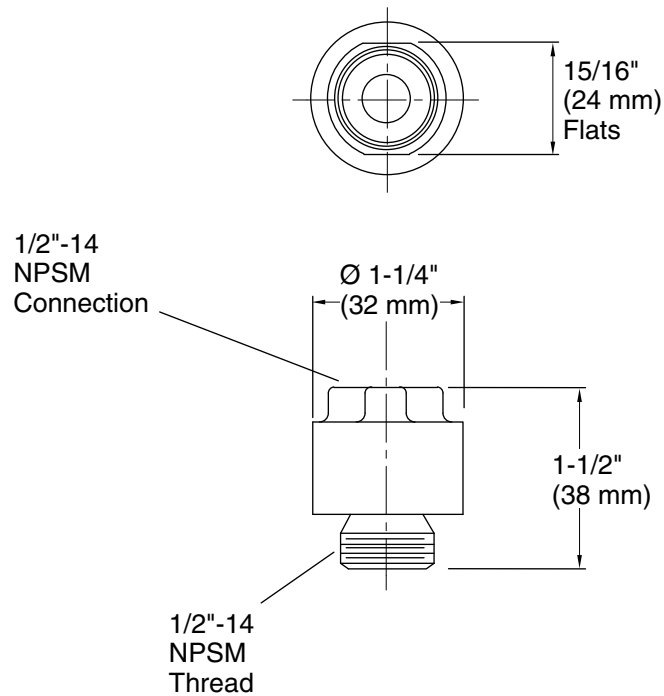

Features

- 1/2" (12.7 mm) square vacuum breaker
- For use with Persona handshower system

Material

- Solid-brass construction for durability and reliability
- KOHLER finishes resist corrosion and tarnishing

Technical Information

All product dimensions are nominal.

Notes

Install this product according to the installation guide.