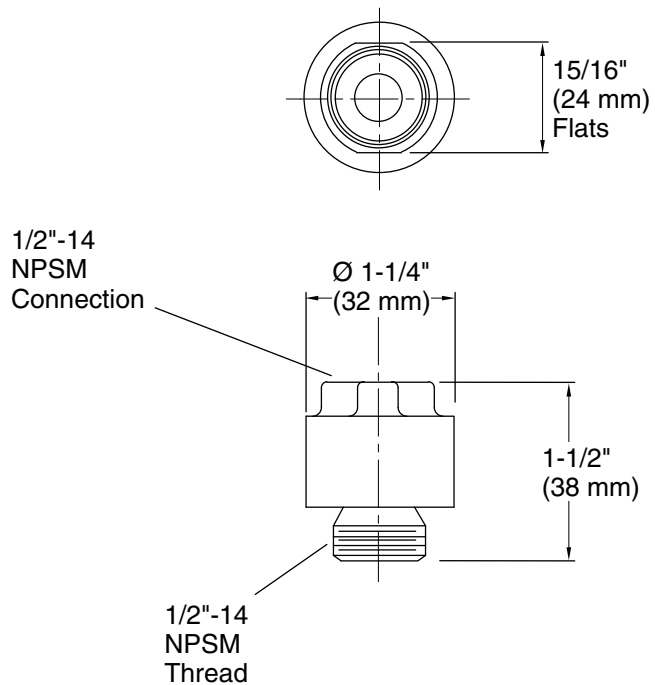

Features

- 1/2" (12.7 mm) square vacuum breaker
- For use with Persona handshower system

Material

- Solid-brass construction for durability and reliability
- KOHLER[®] finishes resist corrosion and tarnishing

Technical Information

All product dimensions are nominal.

Notes

Install this product according to the installation guide.