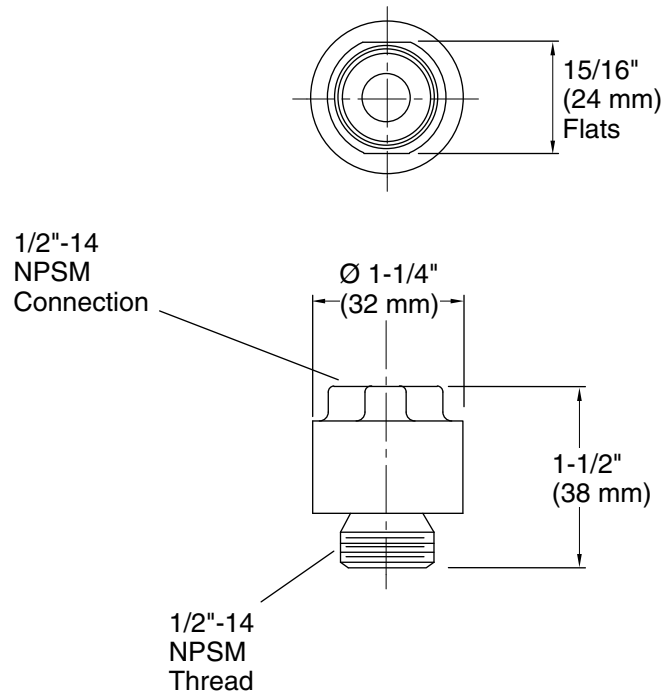

Features

- 1/2" (12.7 mm) square vacuum breaker.
- For use with Persona handshower system.

Material

- Solid brass construction for durability and reliability.
- KOHLER finishes resist corrosion and tarnishing.

Technical Information

All product dimensions are nominal.

Notes

Install this product according to the installation guide.