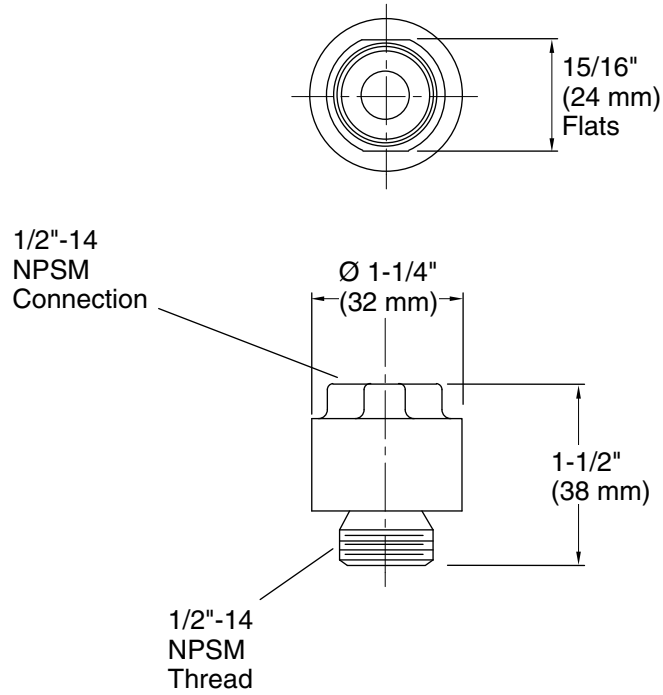

Features

- ½" (12.7 mm) square vacuum breaker.
- For use with Persona handshower system.

Material

- Solid-brass construction for durability and reliability.
- KOHLER finishes resist corrosion and tarnishing.

Technical Information

All product dimensions are nominal.

Notes

Install this product according to the installation guide.