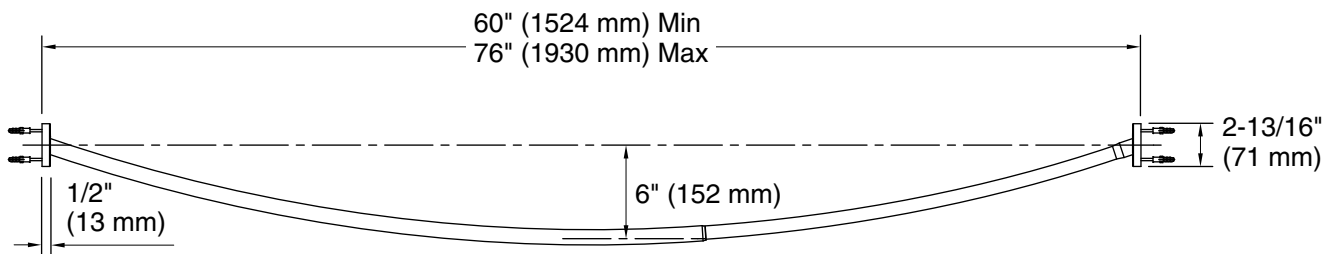

Technical Information

All product dimensions are nominal.

Installation Type: Wall-mount

Material: Stainless Steel

Notes

Install this product according to the installation guide.

CAUTION: Risk of personal injury. Do not install these products in any area where they are likely to be used inadvertently as a grab bar or support bar. These products are not designed or intended for use as a grab bar or support bar.