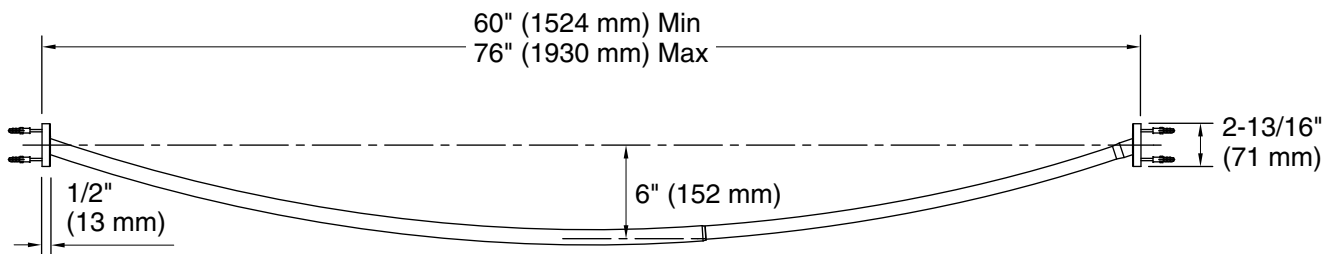

Technical Information

All product dimensions are nominal.

Material: Stainless Steel

Notes

Install this product according to the installation guide.

CAUTION: Risk of personal injury. Do not install these products in any area where they are likely to be used inadvertently as a grab bar or support bar. These products are not designed or intended for use as a grab bar or support bar.