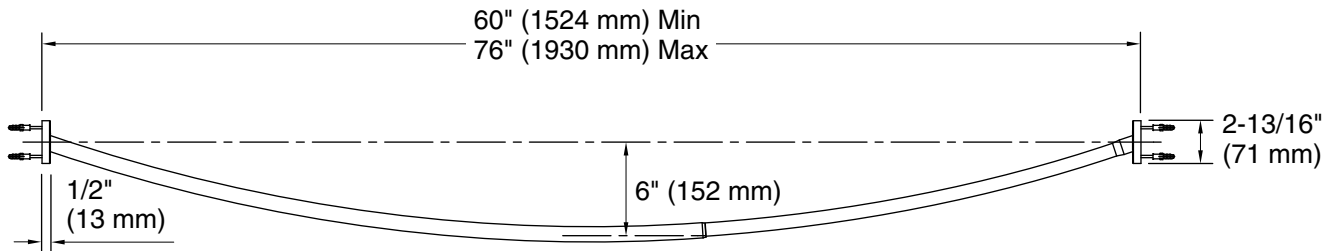

Technical Information

All product dimensions are nominal.

Installation Type: Wall-mount

Material: Stainless Steel

Notes

Install this product according to the installation guide.

CAUTION: Risk of personal injury. Do not install these products in any area where they are likely to be used inadvertently as a grab bar or support bar. These products are not designed or intended for use as a grab bar or support bar.