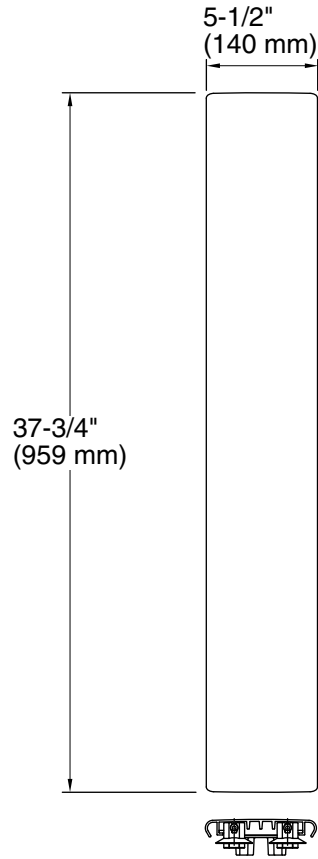

Features

- For use with the K-9997 Groove acrylic shower base.

Material

- Aluminum.

Recommended Products/Accessories

- K-9997 42" x 42" Single-threshold shower base
- K-23723 Faucet cleaner

Codes/Standards

None Applicable

Technical Information

All product dimensions are nominal.

Material: Aluminum

Notes

Install this product according to the installation guide.