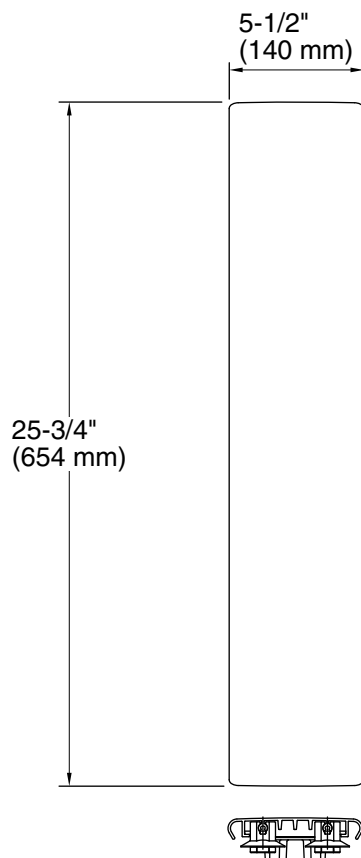

Features

- For use with the K-9948 or K-9949 Groove acrylic shower base.

Material

- Aluminum.

Recommended Products/Accessories

- K-9925 48" x 36" Single-threshold shower base
- K-9998 48" x 48" Single-threshold rear center
- K-23723 Faucet cleaner

SH

Bright Silver

Technical Information

All product dimensions are nominal.

Material: Aluminum

Notes

Install this product according to the installation guide.