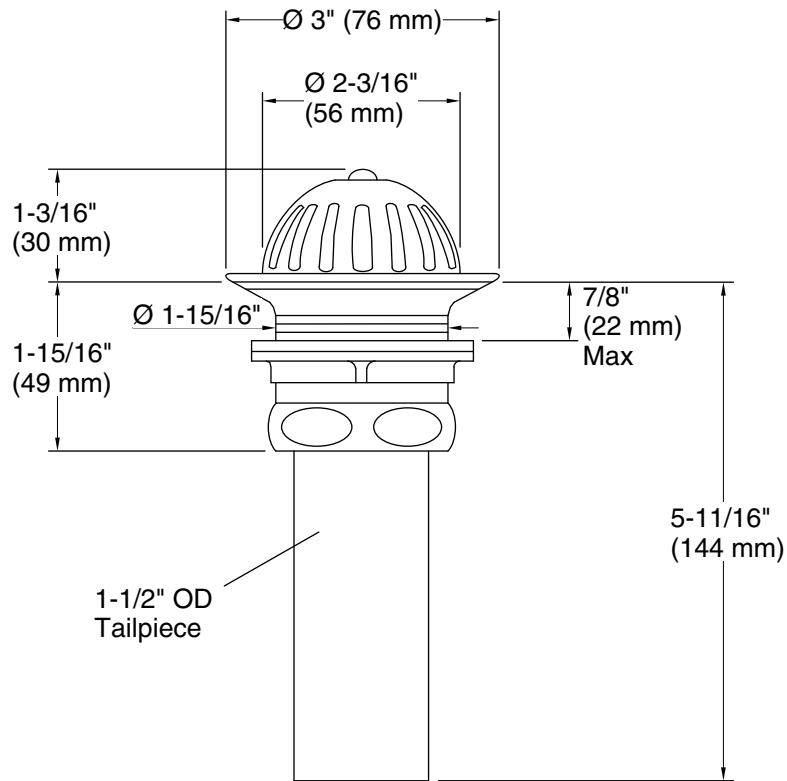

Strainer K-9161

Features

- Urinal beehive strainer.
- For enameled iron urinals.
- 1-1/2" (38 mm) tailpiece.

Material

- Solid-brass construction for durability and reliability.

Recommended Products/Accessories

- K-23726 Drain treatment
- K-23723 Faucet cleaner

Codes/Standards

ASME A112.18.2/CSA B125.2

KOHLER® Faucet Lifetime Limited Warranty

See website for detailed warranty information.

Technical Information

All product dimensions are nominal.

Material: Brass, Brass

Notes

Install this product according to the installation instructions.