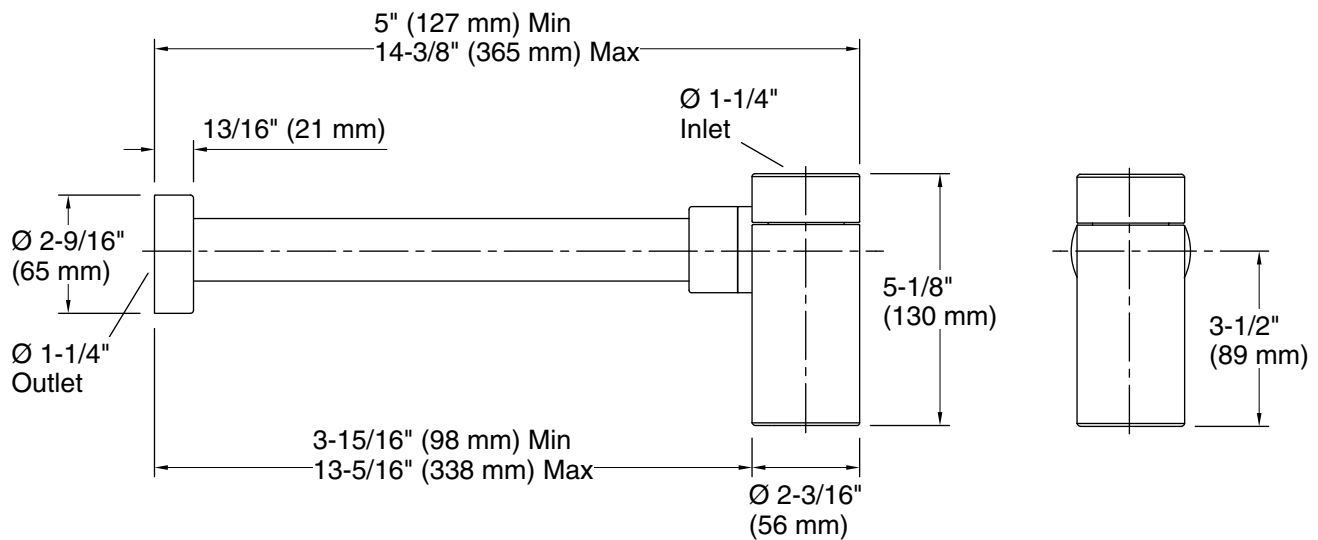

Technical Information

All product dimensions are nominal.

Drain included: No

Drain with overflow: No

Notes

Install this product according to the installation guide.