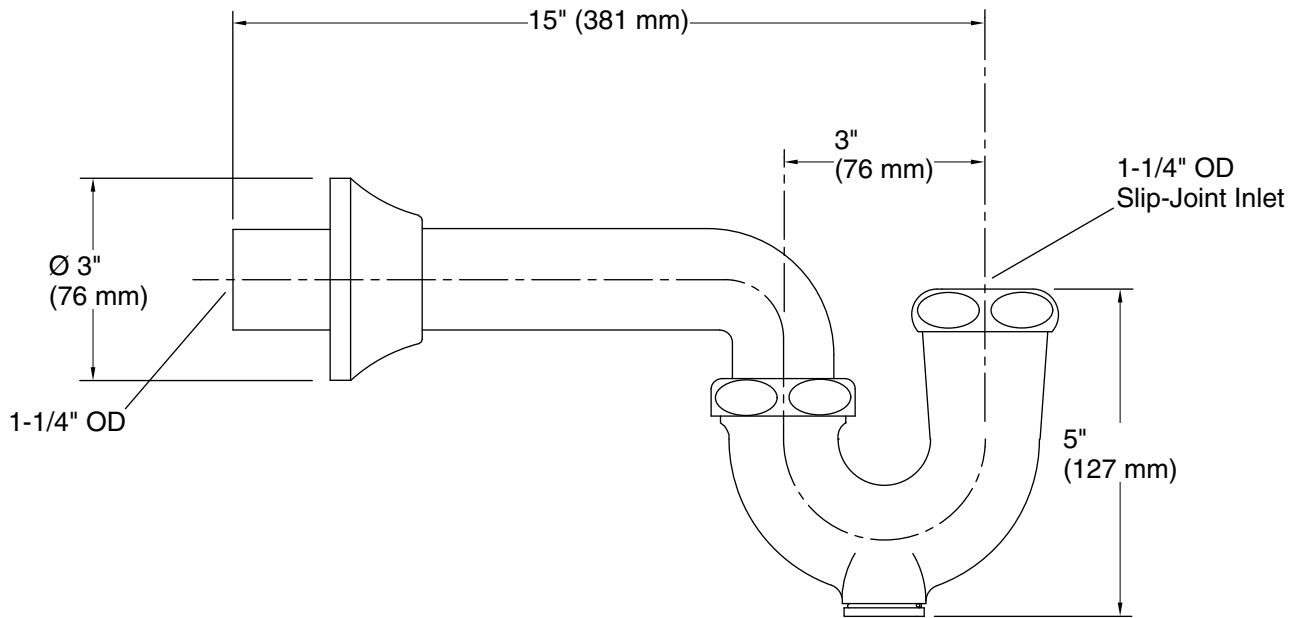

Features

- Adjustable rotation on outlet extension tube
- Slip-fit inlet
- Cleanout plug
- Flange

Material

- Brass

Installation

- Intended for console table installations

Recommended Products/Accessories

- K-23726 Drain treatment
- K-23723 Faucet cleaner

Technical Information

All product dimensions are nominal.

Notes

Install this product according to the installation guide.