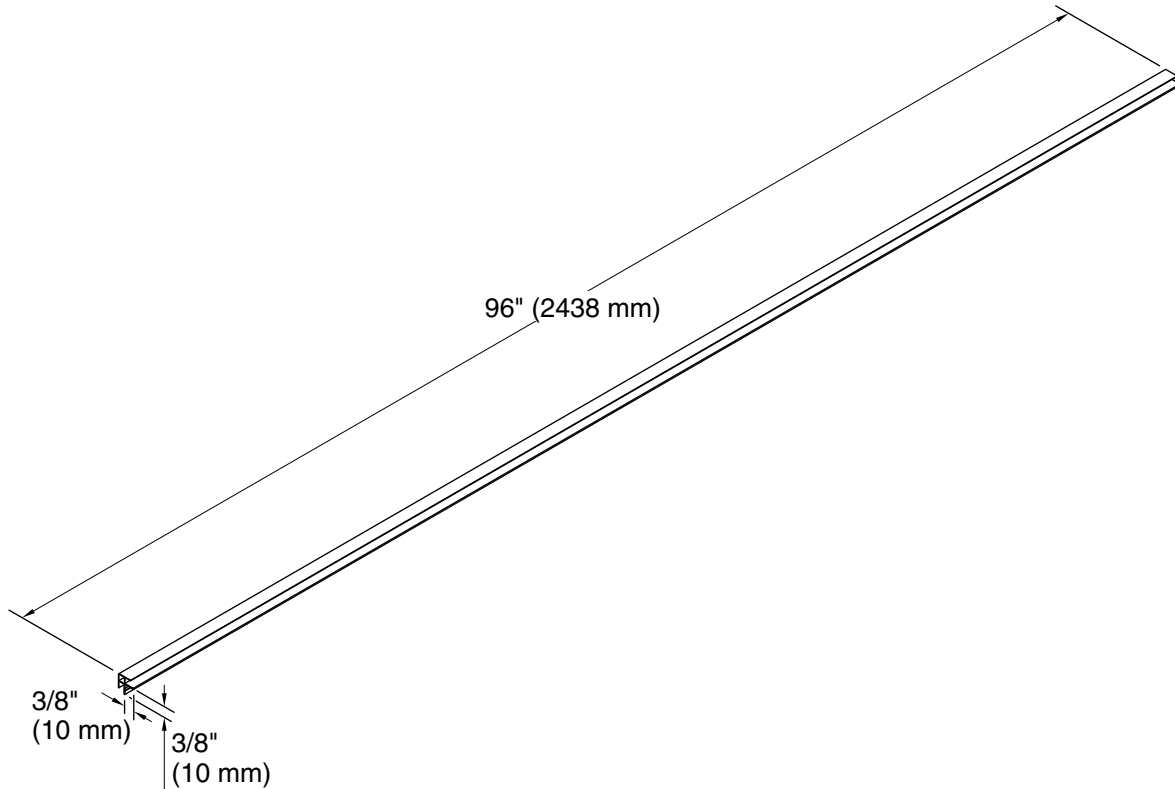

Technical Information

All product dimensions are nominal.

Material: Anodized Aluminum, Powder-coated Aluminum

Notes

Install this product according to the installation guide.