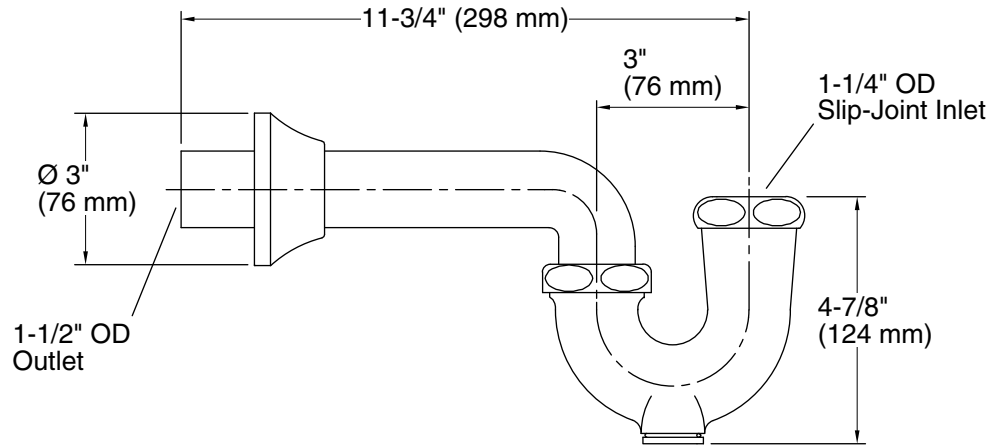

Features

- Adjustable rotation on tube outlet.
- Slip-joint inlet.
- Cleanout plug.
- Flange.

Material

- Cast brass construction for durability and reliability.

Recommended Products/Accessories

- K-23726 Drain treatment
- K-23723 Faucet cleaner

Color tiles intended for reference only.

Color	Code	Description
	CP	Polished Chrome

Technical Information

All product dimensions are nominal.

Notes

Install this product according to the installation guide.