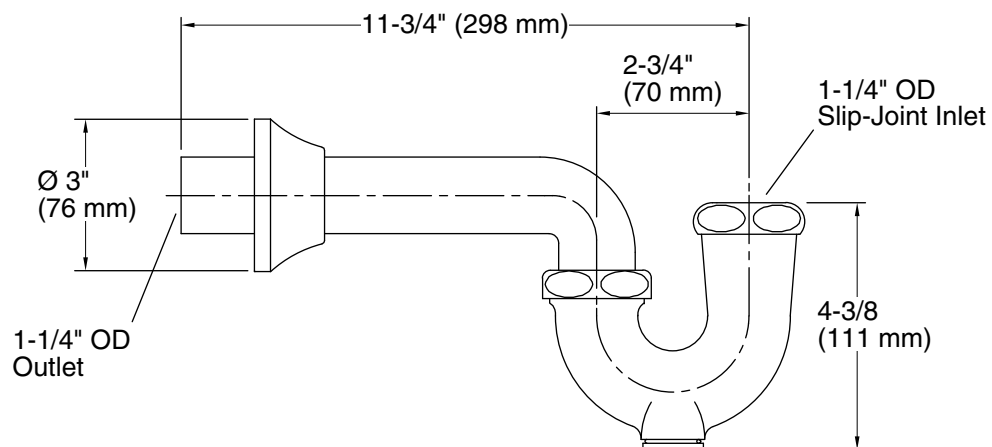

Features

- Adjustable rotation on tube outlet.
- Slip-joint inlet.
- Cleanout plug.
- Flange.

Material

- Cast brass construction for durability and reliability.

Recommended Products/Accessories

K-23726 Drain treatment

Color tiles intended for reference only.

Color	Code	Description
	CP	Polished Chrome
	AU	Polished Gold

Technical Information

All product dimensions are nominal.

Notes

Install this product according to the installation guide.