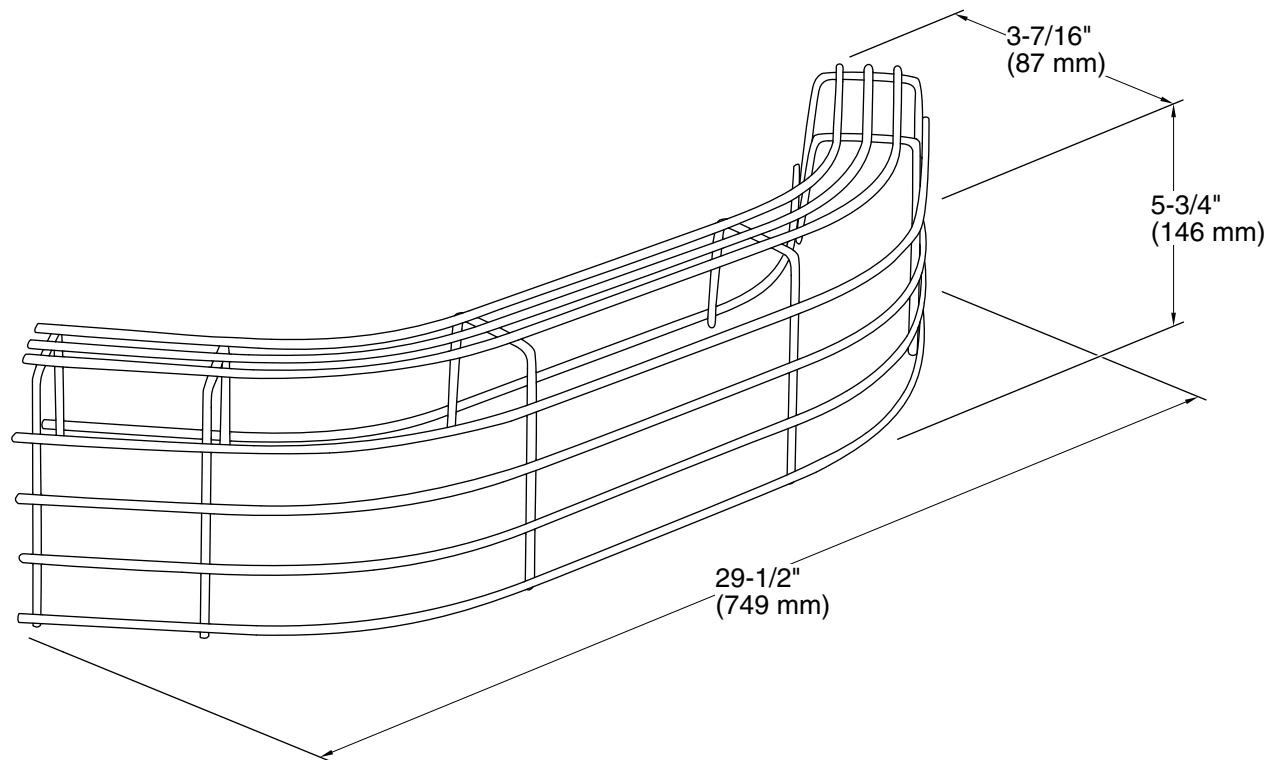

Technical Information

All product dimensions are nominal.

Material: Stainless Steel