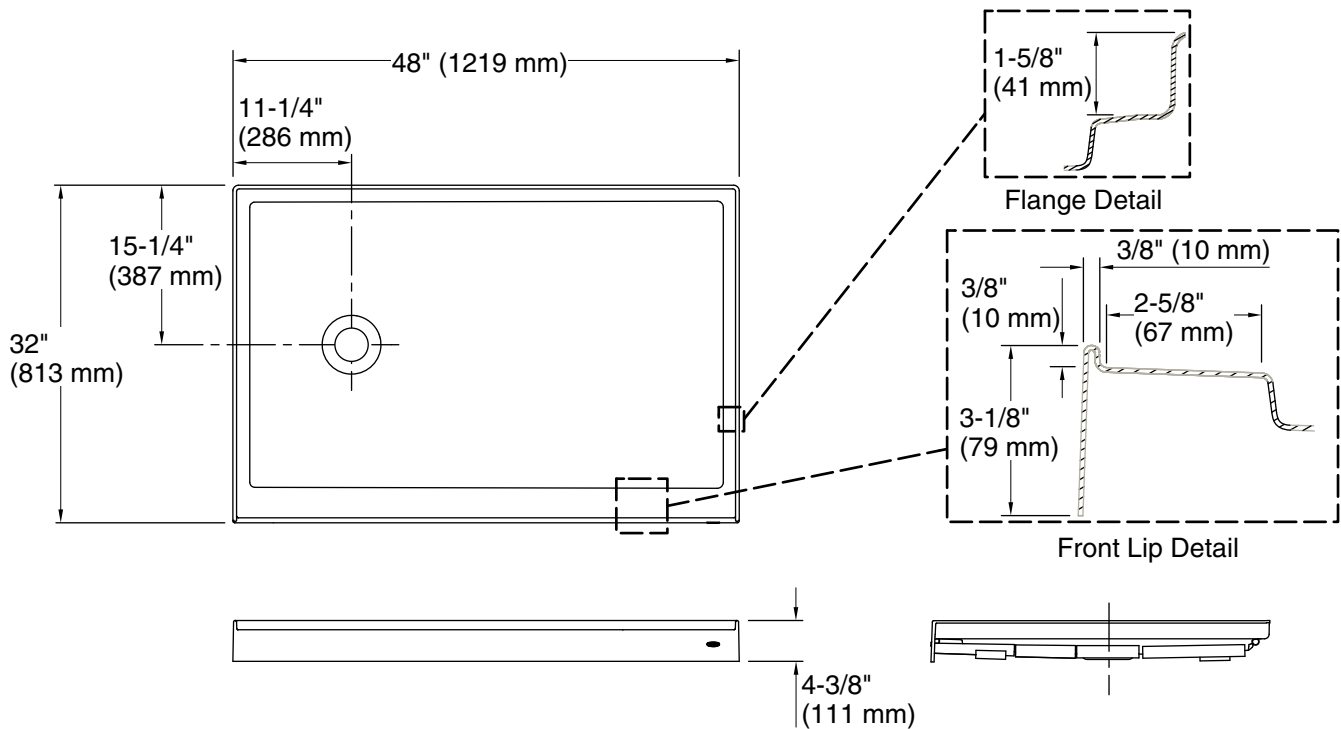

Features

- Low-threshold design for easy entry and exit.
- Molded-in textured floor.
- Water containment bead incorporated into the threshold design provides an optimum barrier, eliminating water escaping from the shower space.
- Single threshold for alcove installation.
- Coordinates with Choreograph® shower walls and other KOHLER® collections.

Material

- Acrylic.

Installation

- Left drain.

Recommended Products/Accessories

- K-9132 Shower Drain
- K-23726 Drain treatment
- K-23732 Tub & shower cleaner

Codes/Standards

CSA B45.5/IAPMO Z124
ASTM E162
ASTM E662

Technical Information

All product dimensions are nominal.

Installation: Three-wall alcove
Drain location: Left
Weight: 51 lbs (23.1 kg)

Notes

Measure your actual product for rough-in details.
Install this product according to the installation instructions.
Subfloor must be within 1/2" (13 mm) of level.