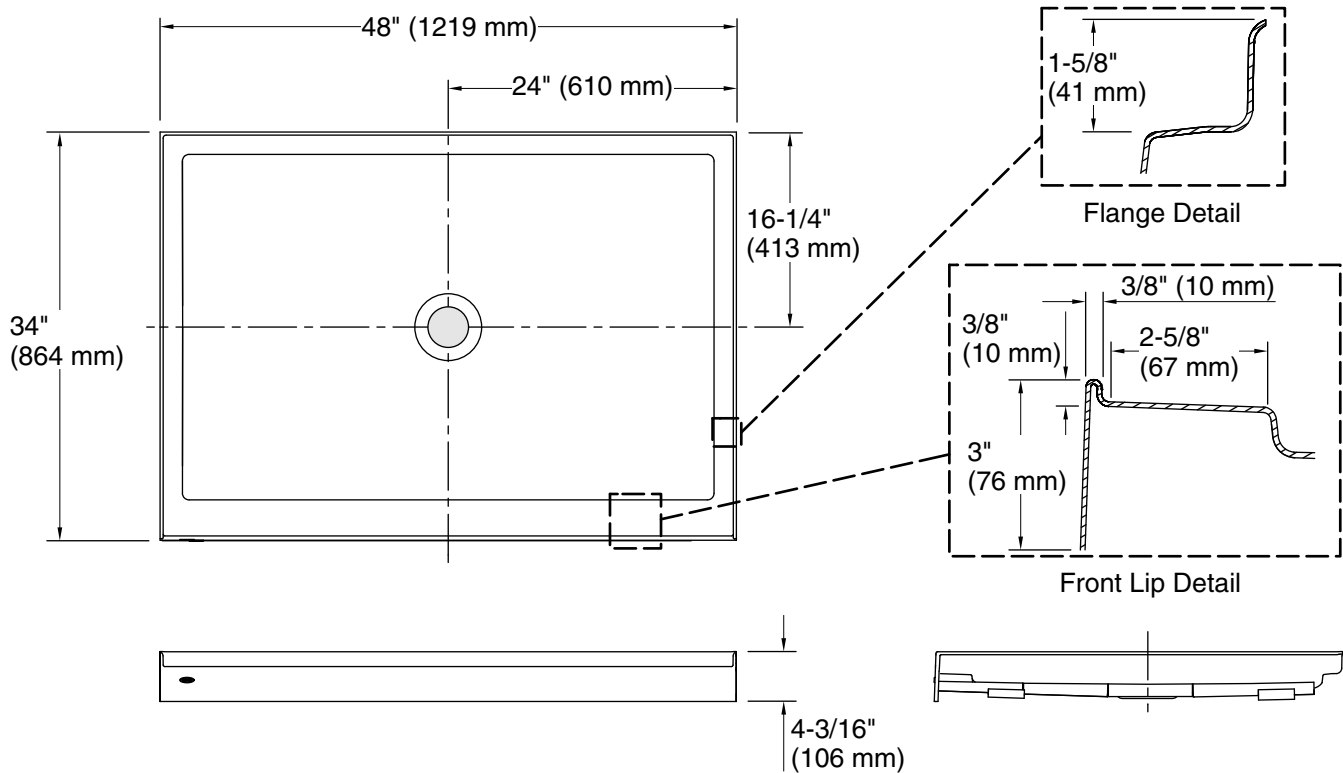

Technical Information

All product dimensions are nominal.

Installation: Three-wall alcove
Drain location: Center
Weight: 53 lbs (24 kg)

Notes

Measure your actual product for rough-in details.
Install this product according to the installation instructions.
Subfloor must be within 1/2" (13 mm) of level.
This receptor has a front lip. This should be taken into account when installing a shower door.