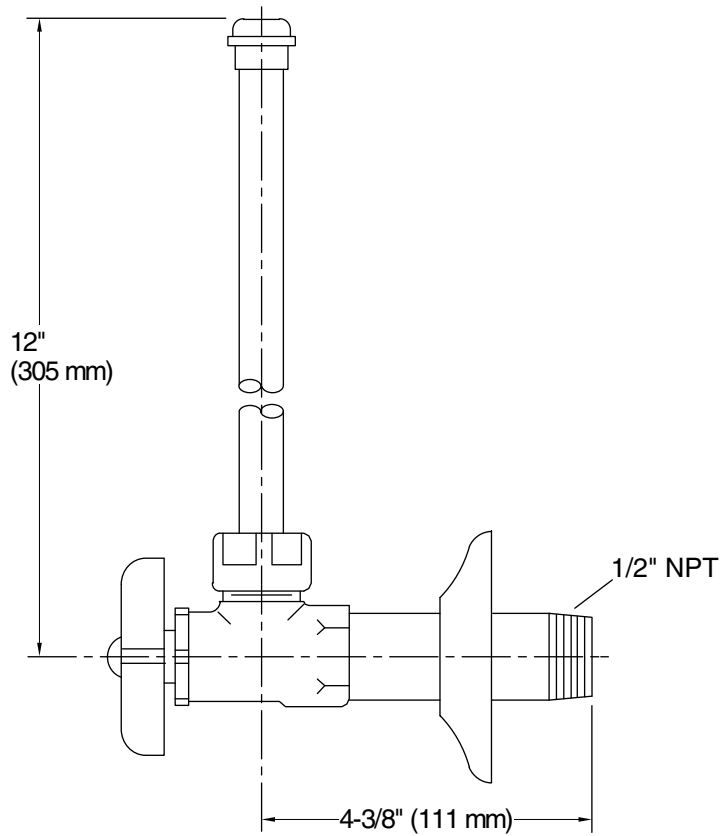

KOHLER® Faucets

Angle Supply with Stop (pair) K-7606-P

Features

- Compression valve.
- Pair of angle supplies with stop.
- Annealed vertical tube with union connection.
- ½" NPT connection with flange.
- Four-arm handle stop.

For the most current Specification Sheet, go to www.kohler.com.

THE BOLD LOOK
OF **KOHLER**®

Technical Information

All product dimensions are nominal.

Notes

Install this product according to the installation guide.