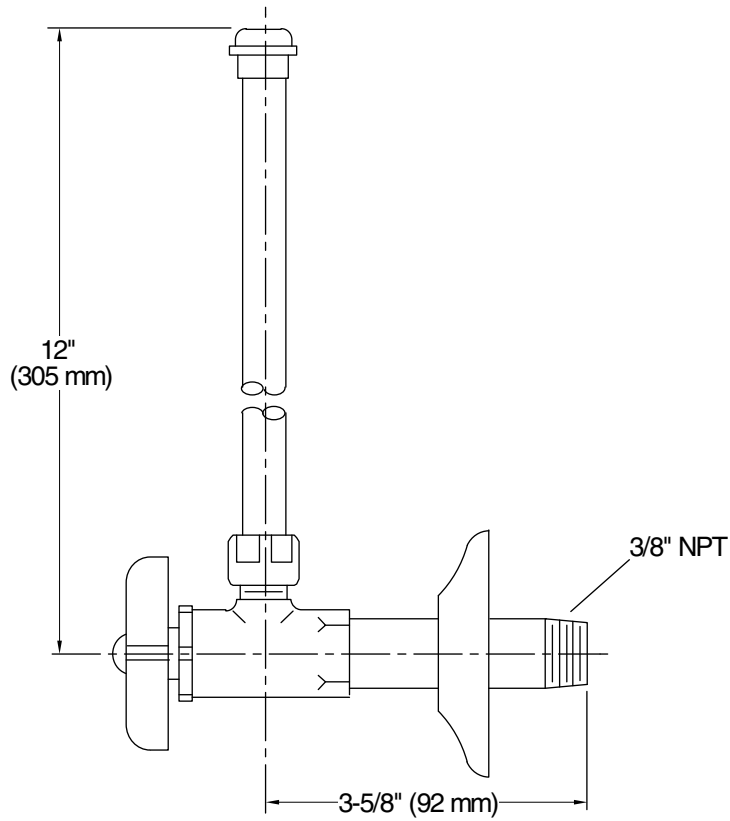

## Angle Supply with Stop (pair) K-7605-P

THE BOLD LOOK  
OF **KOHLER**®

**Technical Information**

All product dimensions are nominal.

**Notes**

Install this product according to the installation guide.