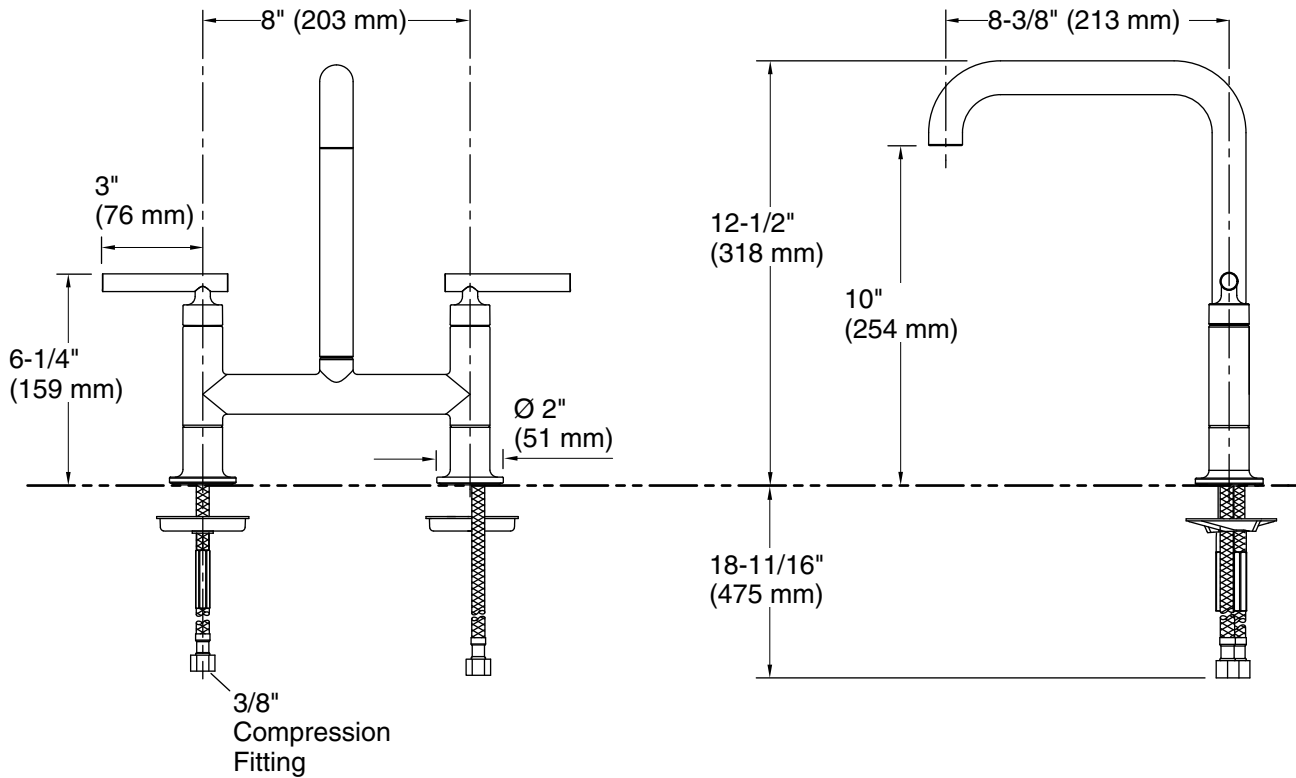

Technical Information

All product dimensions are nominal.

Notes

Install this product according to the installation guide.

ADA, CSA B651 compliant when installed to the specific requirements of these regulations.