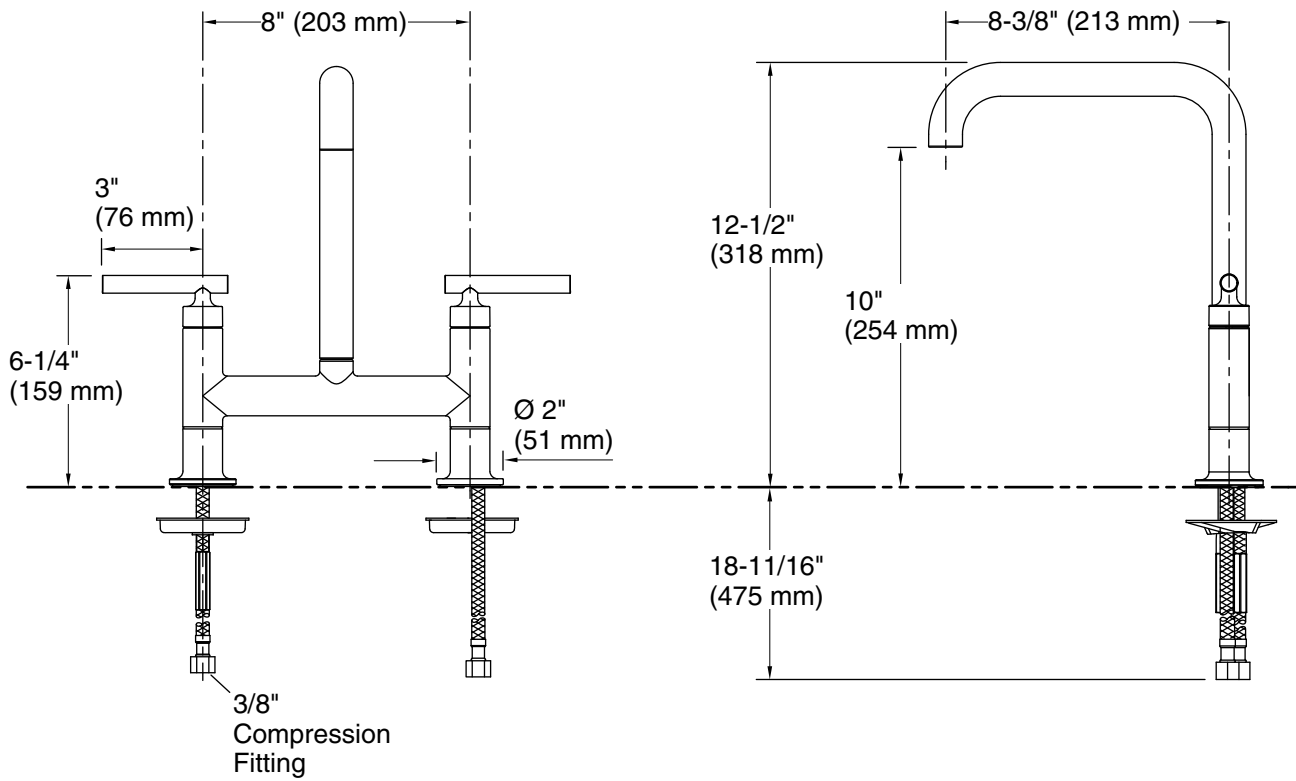

Technical Information

All product dimensions are nominal.

Faucet:

Flow rate: 1.5 gal/min (5.7 l/min)

Pressure: 60 psi (4.1 bar)

Notes

Install this product according to the installation guide.

ADA, CSA B651 compliant when installed to the specific requirements of these regulations.