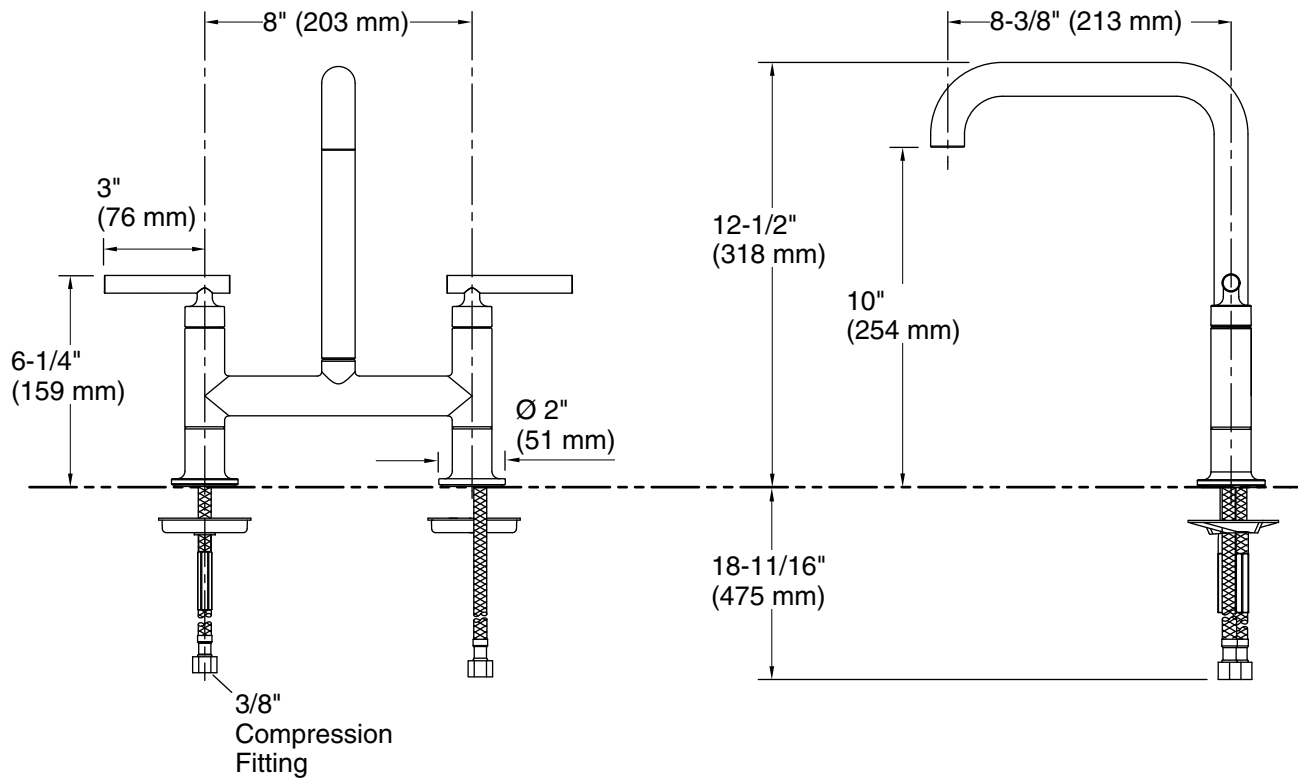

Technical Information

All product dimensions are nominal.

Notes

Install this product according to the installation guide.

ADA, CSA B651 compliant when installed to the specific requirements of these regulations.