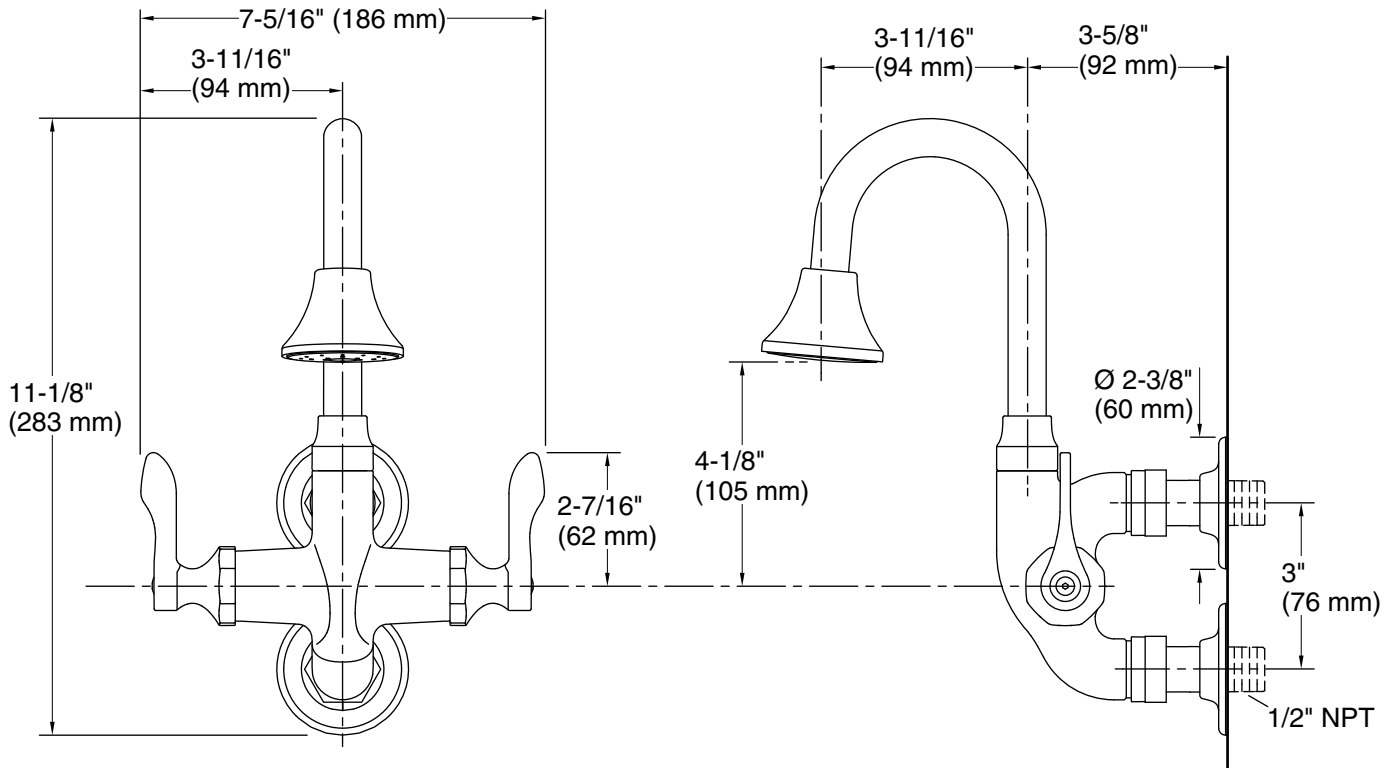

Features

- Two-handle gooseneck bathroom sink faucet.
- 3-11/16" (94 mm) gooseneck spout with rosespray.
- 7-5/16" (186 mm) wall-to-spout outlet.
- 12 gpm (gallons per minute) maximum flow rate.
- Lever handles with red/blue indexing (ADA compliant with correct installation).
- Less drain.
- Adjustable flanges.
- External NPT connections.

Material

- Brass construction.

Installation

- Pairs with the Brockway wall-mounted wash sink.

Recommended Products/Accessories

- K-3200 Utility Sink
- K-3202 Utility Sink
- K-3203 Utility Sink
- K-23723 Faucet cleaner

Available Colors/Finishes

Color tiles intended for reference only.

Color	Code	Description
	CP	Polished Chrome
	SR	Vibrant Bright Nickel

Technical Information

All product dimensions are nominal.

Faucet:

Flow rate: 12 gal/min (45.4 l/min)

Pressure: 60 psi (4.1 bar)

Spout:

Spout reach: 3-11/16" (93 mm)

Notes

Install this product according to the installation instructions.