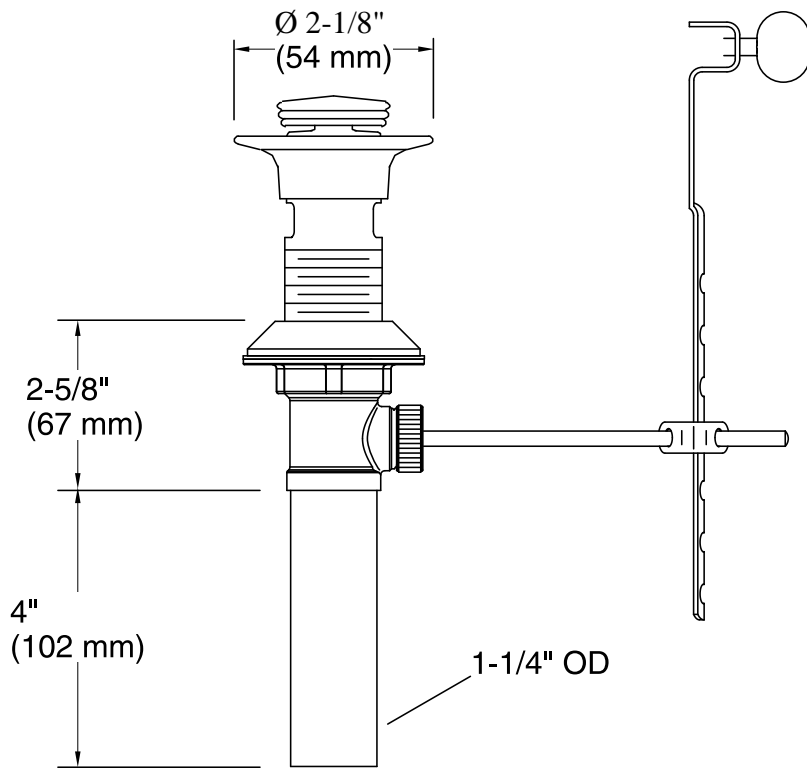

### Features

- 1-1/4" (32 mm) connection
- Brass tailpiece

**Pop-Up Drain**

**Technical Information**

All product dimensions are nominal.

**Notes**

Install this product according to the installation guide.