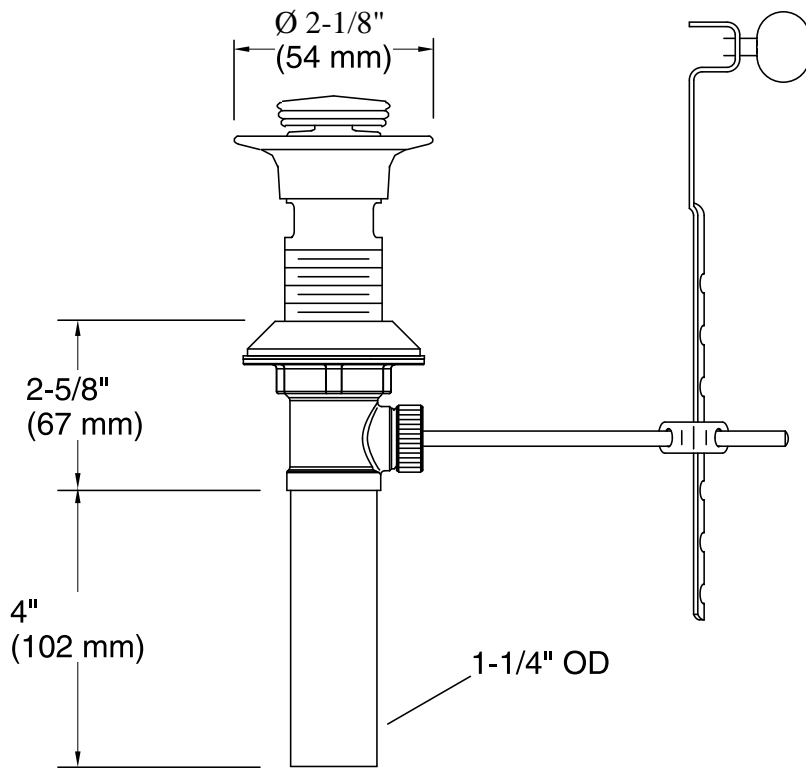

Features

- 17-gauge brass construction
- Adjustable trip lever pop-up drain
- 1-1/4" (32 mm) connection

Material

- Solid-brass construction for durability and reliability
- KOHLER finishes resist corrosion and tarnishing

Recommended Products/Accessories

- K-23726 Drain treatment
- K-23723 Faucet cleaner

Codes/Standards

ASME A112.18.2/CSA B125.2

KOHLER® One-Year Limited Warranty

See website for detailed warranty information.

Pop-Up Drain

Technical Information

All product dimensions are nominal.

Notes

Install this product according to the installation guide.