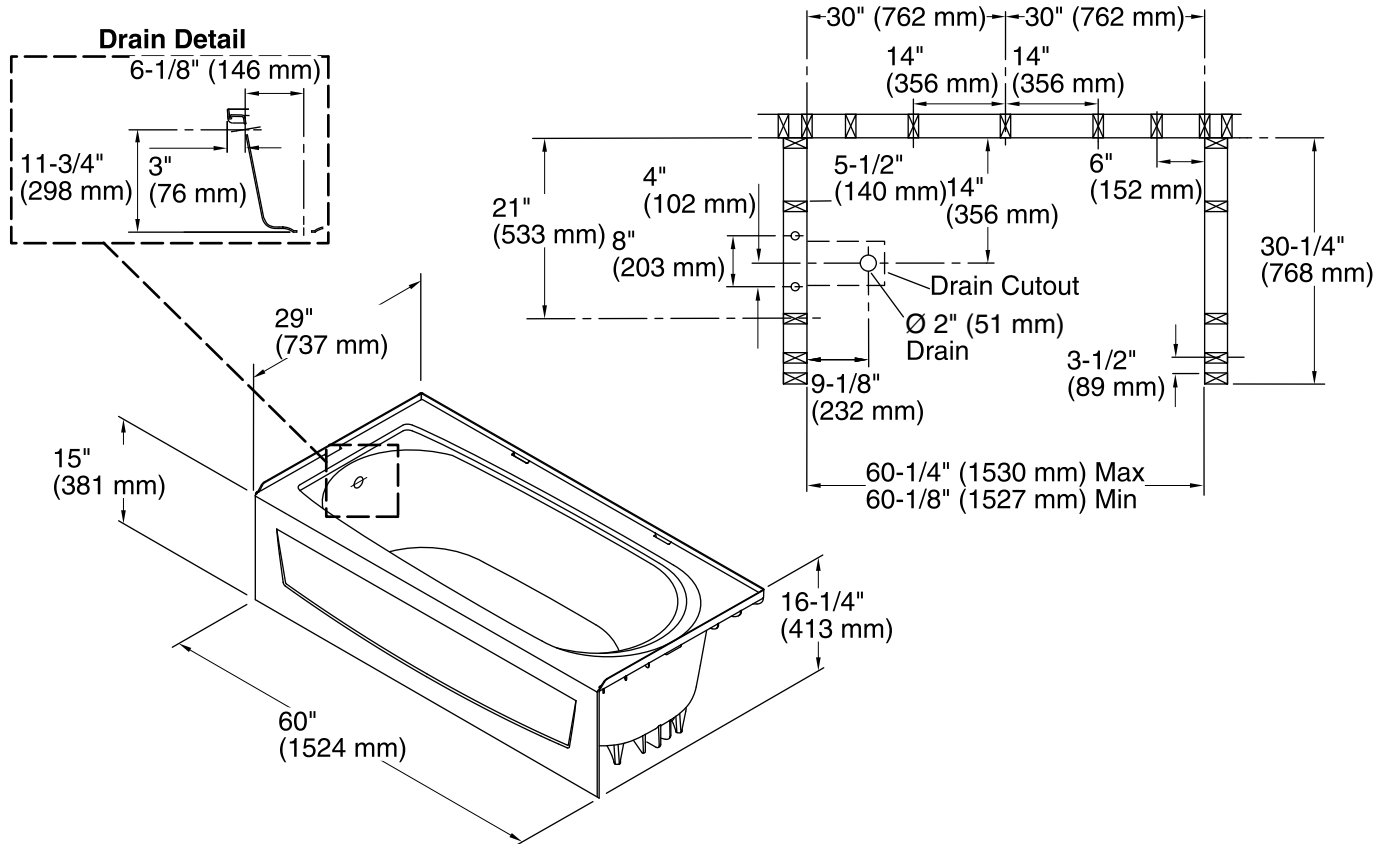

## Features

- Durable high gloss finish.
- 60" (1524 mm) x 29" (737 mm) x 15" (381 mm) complete unit finished dimensions.

For the most current Specification Sheet, go to [www.sterlingplumbing.com](http://www.sterlingplumbing.com).

11-13-2017 04:06

**Technical Information**

- All product dimensions are nominal.
- Installation: 3-Wall Alcove
- Drain location: Left
- Basin area, bottom: 21" x 39" (533 mm x 991 mm)
- Basin area, top: 24" x 53" (610 mm x 1346 mm)
- Water depth: 10-1/4" (260 mm)
- Water capacity: 35 gal (132.5 L)
- Minimum flat for door: 1-3/4" (44 mm)
- Door width required: 60" (1524 mm)